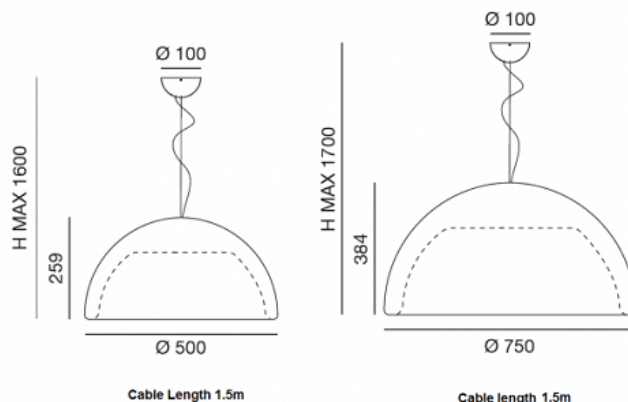

For all sales and technical enquiries, please contact:

+44 (0)114 263 4266

info@davidvillagelighting.co.uk

www.davidvillagelighting.co.uk