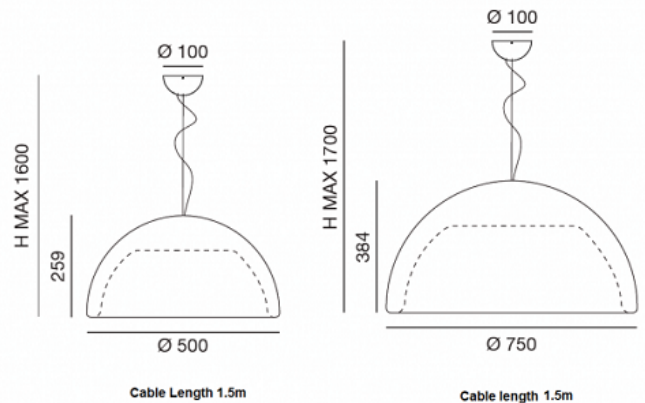

For all sales and technical enquiries, please contact:

+44 (0)114 263 4266

info@davidvillagelighting.co.uk

www.davidvillagelighting.co.uk