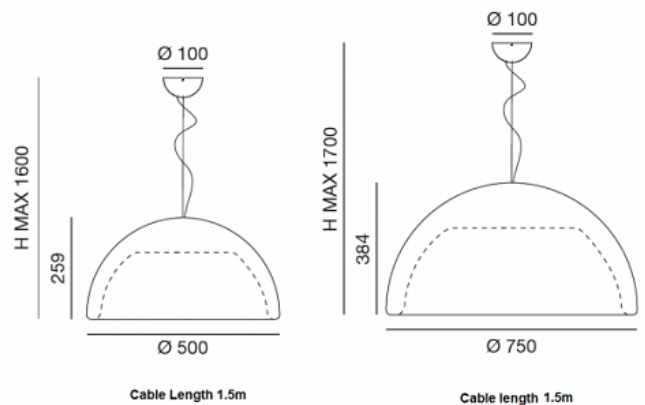

For all sales and technical enquiries, please contact:

+44 (0)114 263 4266

info@davidvillagelighting.co.uk

www.davidvillagelighting.co.uk