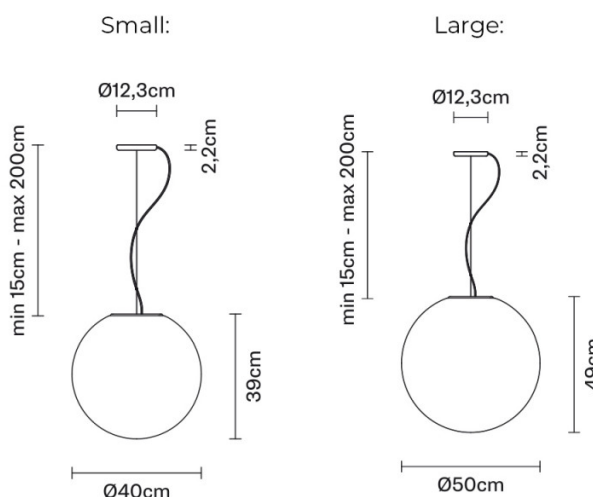

**PRODUCT SPECIFICATION**

**Light Source:** 1 x Max 205W E27 LED (excluded)

**IP Code:** 20

**Dimming:** Dimmable via Triac dimming.

**Dimensions: Small:**  
 Ø40cm  
 Shade Height: 39cm

**Large:**  
 Ø50cm  
 Shade Height: 49cm

Minimum Drop Height: 15cm  
 Maximum Drop Height: 200cm  
 Ceiling Canopy: Ø12.3cm

**For all sales and technical enquiries, please contact:**

+44 (0)114 263 4266

info@davidvillagelighting.co.uk

www.davidvillagelighting.co.uk