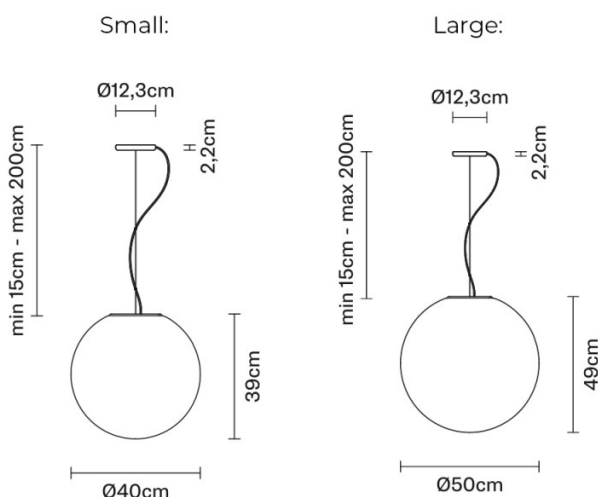

PRODUCT SPECIFICATION

Light Source: 1 x Max 205W E27 LED (excluded)

IP Code: 20

Dimming: Dimmable via Triac dimming.

Dimensions: Small:
Ø40cm
Shade Height: 39cm

Large:
Ø50cm
Shade Height: 49cm

Minimum Drop Height: 15cm
Maximum Drop Height: 200cm
Ceiling Canopy: Ø12.3cm