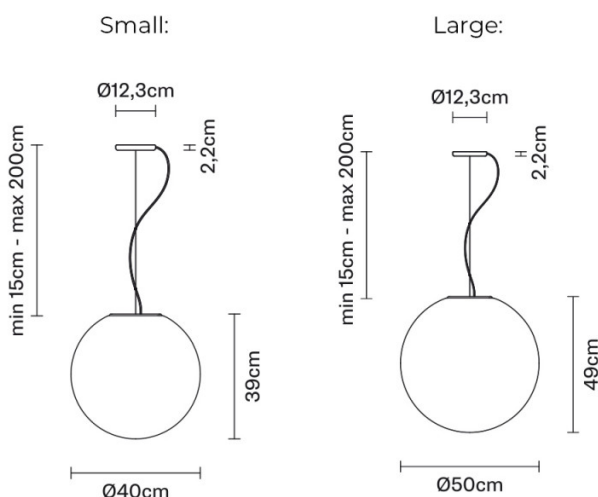

PRODUCT SPECIFICATION

Light Source: 1 x Max 205W E27 LED (excluded)

IP Code: 20

Dimming: Dimmable via Triac dimming.

Dimensions: Small:
 Ø40cm
 Shade Height: 39cm

Large:
 Ø50cm
 Shade Height: 49cm

Minimum Drop Height: 15cm
 Maximum Drop Height: 200cm
 Ceiling Canopy: Ø12.3cm