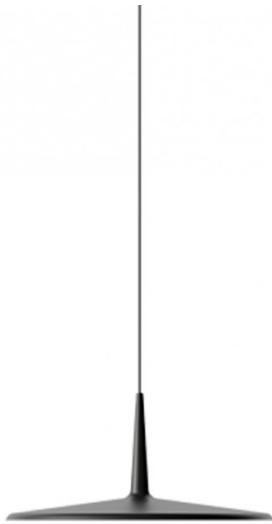

VIBIA

Vibia Skan LED Pendant

LA6078-
SURFACE

SOURCE: <https://www.davidvillagelighting.co.uk/product/Vibia-Skan-LED-Pendant/12683>

PRODUCT DESCRIPTION

Designer: Lievore, Altherr, Molina

Vibia Skan LED Pendant

The Vibia Skan LED Pendant can be defined by its classic simplicity and unobtrusive silhouette. Fitted with LED technology, this pendant produces a warm but functional downlight that can be easily dimmed to further personalise your ambience. The Skan Pendant was designed by Lievore, Altherr, Molina and can be utilised to enhance modern interiors or create an accent feature in more classic environments.

Skan utilises basic shapes and clean lines, resulting in a minimalistic aesthetic with an unmistakable elegance. This LED pendant is available in a wide range of finishes; Black, White, Beige, Terra Red, Blue and Green. The variations of choice make it easy for Skan to adapt to various interiors, it is a beautiful addition to above dining tables, kitchen islands, coffee tables and shop counters.