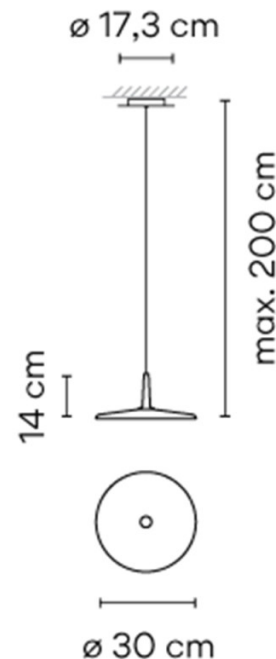

PRODUCT SPECIFICATION

Light Source:	9.3W, 2700K, 1269 Lumens
IP Code:	20
Dimming:	Dimmable via 0-10V dimming systems. Please consult your electrician, additional wiring may be required on site.
Dimensions:	Shade: Ø30cm Shade Height: 14cm Maximum Drop Height: 200cm Ceiling Canopy: Ø17.3cm