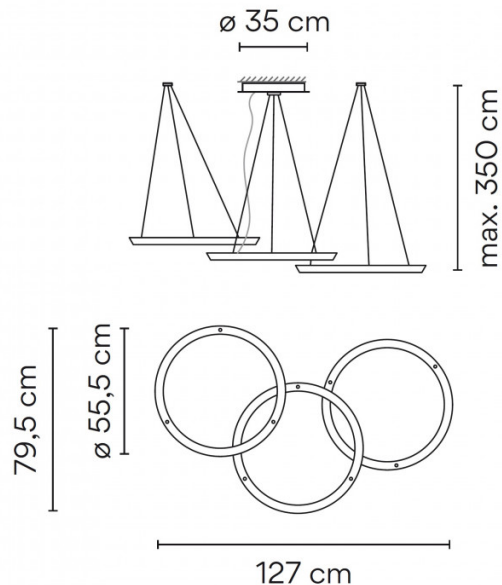

VIBIA

LA6077

Vibia Halo Circular 2332 Triple LED Suspension Light

SOURCE: <https://www.davidvillagelighting.co.uk/product/Vibia-Halo-Circular-2332-Triple-LED-Suspension-Light/12682>

PRODUCT DESCRIPTION

Designer: Martín Azúa

Vibia Halo 2332 Triple LED Suspension Light

The Halo 2332 Circular pendant was designed by Martín Azúa and is part of the [Vibia Halo collection](#). Made up of three circular PMMA shades, this suspension creates a luminous glow, truly embodying the look of an angel's halo.

PRODUCT SPECIFICATION

Light Source:	23W, 3000K, 6258 Lumens
IP Code:	20
Dimming:	Dimmable via 1-10V dimming systems. Please consult your electrician, additional wiring may be required on site.
Dimensions:	Shades: Ø55.5cm Width: 79.5cm Length: 127cm Ceiling Canopy: Ø30.5cm Maximum Drop: 350cm