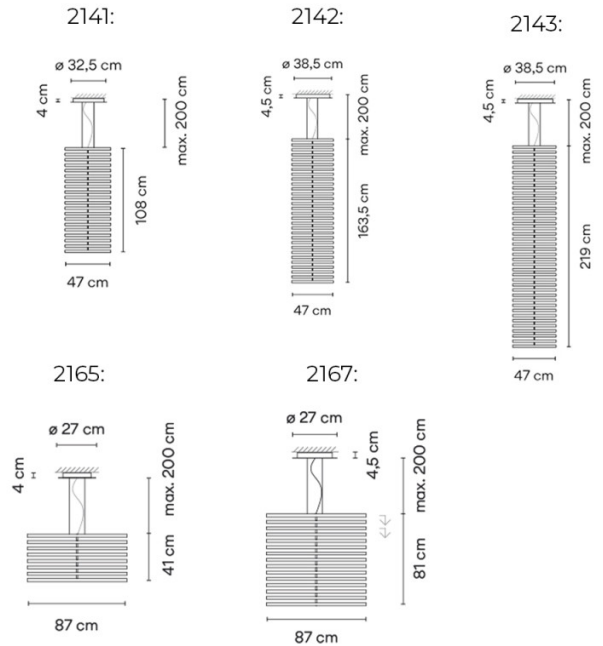

## PRODUCT SPECIFICATION

**Light Source:** **2141:** 20 x 2.9W, 2700K, 8664 Lumens  
**2142:** 30 x 2.9W, 2700K, 12996 Lumens  
**2143:** 40 x 2.9W, 2700K, 13840 Lumens  
**2165:** 8 x 5.8W, 2700K, 5893 Lumens  
**2167:** 15 x 5.8W, 2700K, 11049 Lumens

**IP Code:** 20

**Dimming:** Dimmable via 1-10V dimming systems. Please consult your electrician, additional dimming may be required on site.

**Dimensions: 2141:**

Width: 47cm  
Height: 108cm  
Ceiling Canopy: Ø32.5cm

**2142:**

Width: 47cm  
Height: 163.5cm  
Ceiling Canopy: Ø38.5cm

**2143:**

Width: 47cm  
Height: 219cm  
Ceiling Canopy: Ø38.5cm

**2165:**

Width: 87cm  
Height: 41cm  
Ceiling Canopy: Ø27cm

**2167:**

Width: 87cm  
Height: 81cm  
Ceiling Canopy: Ø27cm

Maximum Drop Height: 200cm

**For all sales and technical enquiries, please contact:**

+44 (0)114 263 4266

[info@davidvillagelighting.co.uk](mailto:info@davidvillagelighting.co.uk)

[www.davidvillagelighting.co.uk](http://www.davidvillagelighting.co.uk)