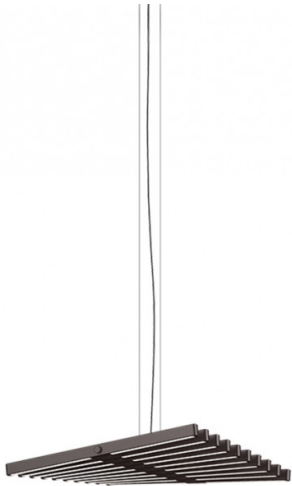

VIBIA

LA6076-2110

Vibia Rhythm Horizontal LED Suspension

SOURCE: <https://www.davidvillagelighting.co.uk/product/Vibia-Rhythm-Horizontal-LED-Suspension/12675>

PRODUCT DESCRIPTION

Designer: Arik Levy

Vibia Rhythm Horizontal LED Suspension

Designed by Arik Levy, the Vibia Rhythm Horizontal LED Suspension is a creative addition to any space, aiming to reconnect you with your inner child through unique installations that recreate the excitement of playing with modular toys. Rhythm consists of a straight axis that is suspended from the ceiling and has a range of 'sticks of light' that protrude from it. Each of these elements can be adjusted to create unique installations. Depending on your chosen layout, the Vibia Rhythm creates the illusion of movement and is guaranteed to become a talking point in your space.

The Vibia Rhythm Horizontal LED Suspension is available in a matt lacquered white or matt lacquered brown (2110, 2111, 2112) or a wooden finish (2155). It can adapt to almost any contemporary interior and can be displayed individually or in larger groups. Suspend the Vibia Rhythm above dining spaces, kitchen counters or commercial spaces such as waiting rooms, offices restaurants or cafes.

Dimensions: 2110:

Width: 45cm
Height: 47cm
Ceiling Canopy: Ø32.5cm

2111:

Width: 93cm
Height: 47cm
Ceiling Canopy: Ø32.5cm

2112:

Width: 141cm
Height: 47cm
Ceiling Canopy: Ø38.5cm

2155:

Width: 49cm
Height: 87cm
Ceiling Canopy: Ø27cm