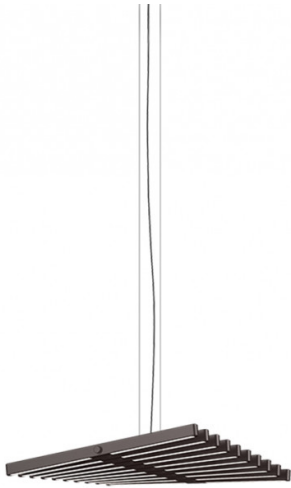

VIBIA

LA6076-2110

Vibia Rhythm Horizontal LED Suspension

SOURCE: <https://www.davidvillagelighting.co.uk/product/Vibia-Rhythm-Horizontal-LED-Suspension/12675>

PRODUCT DESCRIPTION

Designer: Arik Levy

Vibia Rhythm Horizontal LED Suspension

Designed by Arik Levy, the Vibia Rhythm Horizontal LED Suspension is a creative addition to any space, aiming to reconnect you with your inner child through unique installations that recreate the excitement of playing with modular toys. Rhythm consists of a straight axis that is suspended from the ceiling and has a range of 'sticks of light' that protrude from it. Each of these elements can be adjusted to create unique installations. Depending on your chosen layout, the Vibia Rhythm creates the illusion of movement and is guaranteed to become a talking point in your space.

The Vibia Rhythm Horizontal LED Suspension is available in a matt lacquered white or matt lacquered brown (2110, 2111, 2112) or a wooden finish (2155). It can adapt to almost any contemporary interior and can be displayed individually or in larger groups. Suspend the Vibia Rhythm above dining spaces, kitchen counters or commercial spaces such as waiting rooms, offices restaurants or cafes.

Dimensions: **2110:**

Width: 45cm
Height: 47cm
Ceiling Canopy: Ø32.5cm

2111:

Width: 93cm
Height: 47cm
Ceiling Canopy: Ø32.5cm

2112:

Width: 141cm
Height: 47cm
Ceiling Canopy: Ø38.5cm

2155:

Width: 49cm
Height: 87cm
Ceiling Canopy: Ø27cm