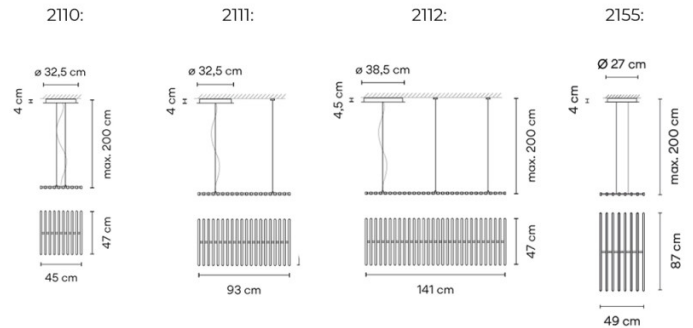

PRODUCT SPECIFICATION

Light Source: **2110:** 10 x 2.9W, 2700K, 4332 Lumens
2111: 20 x 2.9W, 2700K, 8664 Lumens
2112: 30 x 2.9W, 2700K, 12996 Lumens
2155: 8 x 5.8W, 2700K, 5893 Lumens

IP Code: 20

Dimming: Dimmable via 1-10V dimming systems. Please consult your electrician, additional wiring may be required on site.

Dimensions: **2110:**

Width: 45cm
Height: 47cm
Ceiling Canopy: Ø32.5cm

2111:

Width: 93cm
Height: 47cm
Ceiling Canopy: Ø32.5cm

2112:

Width: 141cm
Height: 47cm
Ceiling Canopy: Ø38.5cm

2155:

Width: 49cm
Height: 87cm
Ceiling Canopy: Ø27cm

Maximum Drop Height: 200cm

For all sales and technical enquiries, please contact:

+44 (0)114 263 4266

info@davidvillagelighting.co.uk

www.davidvillagelighting.co.uk