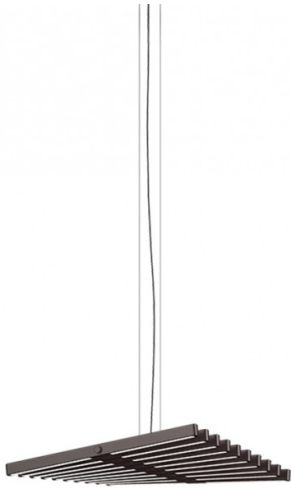

VIBIA

LA6076-2110

Vibia Rhythm Horizontal LED Suspension

SOURCE: <https://www.davidvillagelighting.co.uk/product/Vibia-Rhythm-Horizontal-LED-Suspension/12675>

PRODUCT DESCRIPTION

Designer: Arik Levy

Vibia Rhythm Horizontal LED Suspension

Designed by Arik Levy, the Vibia Rhythm Horizontal LED Suspension is a creative addition to any space, aiming to reconnect you with your inner child through unique installations that recreate the excitement of playing with modular toys. Rhythm consists of a straight axis that is suspended from the ceiling and has a range of 'sticks of light' that protrude from it. Each of these elements can be adjusted to create unique installations. Depending on your chosen layout, the Vibia Rhythm creates the illusion of movement and is guaranteed to become a talking point in your space.

The Vibia Rhythm Horizontal LED Suspension is available in a matt lacquered white or matt lacquered brown (2110, 2111, 2112) or a wooden finish (2155). It can adapt to almost any contemporary interior and can be displayed individually or in larger groups. Suspend the Vibia Rhythm above dining spaces, kitchen counters or commercial spaces such as waiting rooms, offices restaurants or cafes.

Dimensions: 2110:
Width: 45cm
Height: 47cm
Ceiling Canopy: Ø32.5cm

2111:
Width: 93cm
Height: 47cm
Ceiling Canopy: Ø32.5cm

2112:
Width: 141cm
Height: 47cm
Ceiling Canopy: Ø38.5cm

2155:
Width: 49cm
Height: 87cm
Ceiling Canopy: Ø27cm