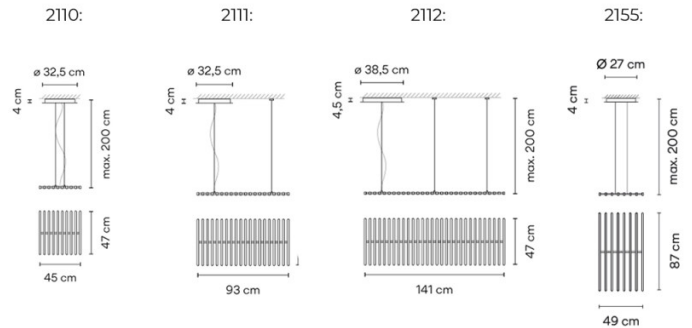

PRODUCT SPECIFICATION

Light Source: **2110:** 10 x 2.9W, 2700K, 4332 Lumens
2111: 20 x 2.9W, 2700K, 8664 Lumens
2112: 30 x 2.9W, 2700K, 12996 Lumens
2155: 8 x 5.8W, 2700K, 5893 Lumens

IP Code: 20

Dimming: Dimmable via 1-10V dimming systems. Please consult your electrician, additional wiring may be required on site.

Dimensions: 2110:
Width: 45cm
Height: 47cm
Ceiling Canopy: Ø32.5cm

2111:
Width: 93cm
Height: 47cm
Ceiling Canopy: Ø32.5cm

2112:
Width: 141cm
Height: 47cm
Ceiling Canopy: Ø38.5cm

2155:
Width: 49cm
Height: 87cm
Ceiling Canopy: Ø27cm

Maximum Drop Height: 200cm

For all sales and technical enquiries, please contact:

+44 (0)114 263 4266

info@davidvillagelighting.co.uk

www.davidvillagelighting.co.uk