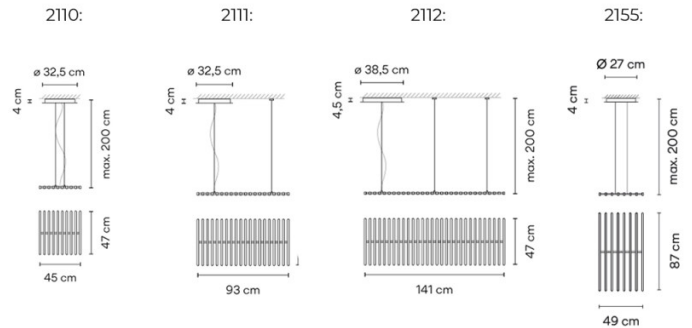

PRODUCT SPECIFICATION

Light Source: **2110:** 10 x 2.9W, 2700K, 4332 Lumens
2111: 20 x 2.9W, 2700K, 8664 Lumens
2112: 30 x 2.9W, 2700K, 12996 Lumens
2155: 8 x 5.8W, 2700K, 5893 Lumens

IP Code: 20

Dimming: Dimmable via 1-10V dimming systems. Please consult your electrician, additional wiring may be required on site.

Dimensions: 2110:

Width: 45cm
Height: 47cm
Ceiling Canopy: Ø32.5cm

2111:

Width: 93cm
Height: 47cm
Ceiling Canopy: Ø32.5cm

2112:

Width: 141cm
Height: 47cm
Ceiling Canopy: Ø38.5cm

2155:

Width: 49cm
Height: 87cm
Ceiling Canopy: Ø27cm

Maximum Drop Height: 200cm

For all sales and technical enquiries, please contact:

+44 (0)114 263 4266

info@davidvillagelighting.co.uk

www.davidvillagelighting.co.uk