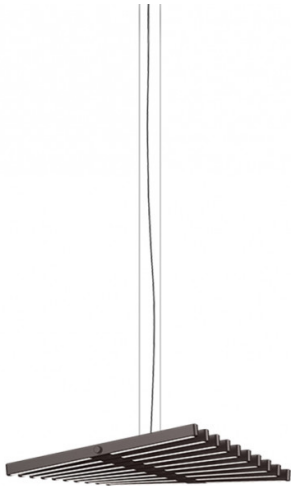

VIBIA

LA6076-2110

Vibia Rhythm Horizontal LED Suspension

SOURCE: <https://www.davidvillagelighting.co.uk/product/Vibia-Rhythm-Horizontal-LED-Suspension/12675>

PRODUCT DESCRIPTION

Designer: Arik Levy

Vibia Rhythm Horizontal LED Suspension

Designed by Arik Levy, the Vibia Rhythm Horizontal LED Suspension is a creative addition to any space, aiming to reconnect you with your inner child through unique installations that recreate the excitement of playing with modular toys. Rhythm consists of a straight axis that is suspended from the ceiling and has a range of 'sticks of light' that protrude from it. Each of these elements can be adjusted to create unique installations. Depending on your chosen layout, the Vibia Rhythm creates the illusion of movement and is guaranteed to become a talking point in your space.

The Vibia Rhythm Horizontal LED Suspension is available in a matt lacquered white or matt lacquered brown (2110, 2111, 2112) or a wooden finish (2155). It can adapt to almost any contemporary interior and can be displayed individually or in larger groups. Suspend the Vibia Rhythm above dining spaces, kitchen counters or commercial spaces such as waiting rooms, offices restaurants or cafes.

Dimensions: **2110:**

Width: 45cm
Height: 47cm
Ceiling Canopy: Ø32.5cm

2111:

Width: 93cm
Height: 47cm
Ceiling Canopy: Ø32.5cm

2112:

Width: 141cm
Height: 47cm
Ceiling Canopy: Ø38.5cm

2155:

Width: 49cm
Height: 87cm
Ceiling Canopy: Ø27cm