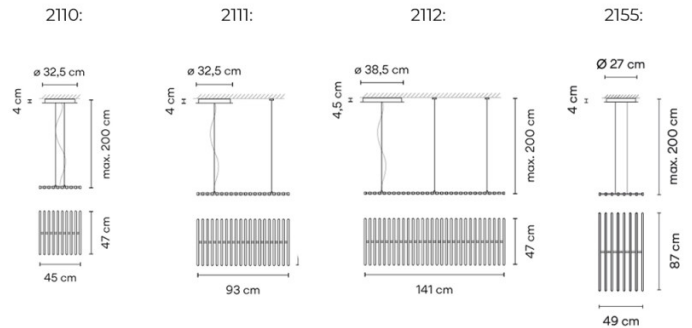

PRODUCT SPECIFICATION

Light Source: **2110:** 10 x 2.9W, 2700K, 4332 Lumens
2111: 20 x 2.9W, 2700K, 8664 Lumens
2112: 30 x 2.9W, 2700K, 12996 Lumens
2155: 8 x 5.8W, 2700K, 5893 Lumens

IP Code: 20

Dimming: Dimmable via 1-10V dimming systems. Please consult your electrician, additional wiring may be required on site.

Dimensions: **2110:**

Width: 45cm
Height: 47cm
Ceiling Canopy: Ø32.5cm

2111:

Width: 93cm
Height: 47cm
Ceiling Canopy: Ø32.5cm

2112:

Width: 141cm
Height: 47cm
Ceiling Canopy: Ø38.5cm

2155:

Width: 49cm
Height: 87cm
Ceiling Canopy: Ø27cm

Maximum Drop Height: 200cm

For all sales and technical enquiries, please contact:

+44 (0)114 263 4266

info@davidvillagelighting.co.uk

www.davidvillagelighting.co.uk