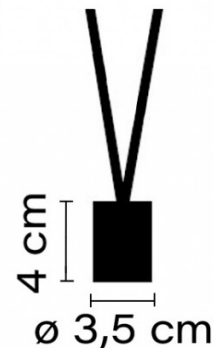

This fitting is customisable, please [contact us](#).

A truly unique and innovative suspension, the Match light, by designers Jordi Vilardell and Meritxell Vidal, features a slimline design and a sleek look that is completely customisable. The Match suspension is made up of multiple metal rods which can drop down at different angles and lengths from the ceiling. These rods hold a small spotlight which is equipped with an integrated LED light source.

The Match is made to be an interactive design between user and brand, as the user can choose length, configuration and final look of the suspension light to suit their interior and needs. The suspension lamp is available in either a graphite or white finish and provides a downward directed light.

Please visit Vibia's [online configurator](#) to customise your personalised light and [contact us](#) for prices, information and more help.

PRODUCT SPECIFICATION

- Light Source:** 2.1W, 2700K, 199 lumens
- IP Code:** 20
- Dimming:** Dimmable via Dali-2/1-10v/push to make dimming systems. Please consult your electrician, additional wiring may be required on site.
- Dimensions:** Ø3.5cm spotlight
4cm spotlight height