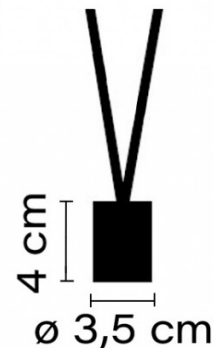

This fitting is customisable, please [contact us](#).

A truly unique and innovative suspension, the Match light, by designers Jordi Vilardell and Meritxell Vidal, features a slimline design and a sleek look that is completely customisable. The Match suspension is made up of multiple metal rods which can drop down at different angles and lengths from the ceiling. These rods hold a small spotlight which is equipped with an integrated LED light source.

The Match is made to be an interactive design between user and brand, as the user can choose length, configuration and final look of the suspension light to suit their interior and needs. The suspension lamp is available in either a graphite or white finish and provides a downward directed light.

Please visit Vibia's [online configurator](#) to customise your personalised light and [contact us](#) for prices, information and more help.

PRODUCT SPECIFICATION

Light Source:	2.1W, 2700K, 199 lumens
IP Code:	20
Dimming:	Dimmable via Dali-2/1-10v/push to make dimming systems. Please consult your electrician, additional wiring may be required on site.
Dimensions:	Ø3.5cm spotlight 4cm spotlight height