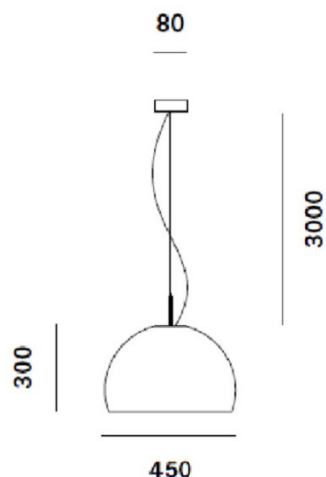

Prandina Biluna Pendant

LA6063-5K

SOURCE: <https://www.davidvillagelighting.co.uk/product/Prandina-Biluna-Pendant/12647>

PRODUCT DESCRIPTION

Designer: Luc Ramael

Biluna Pendant Light by Prandina

The Biluna pendant light was designed by Luc Ramael in 2007. The light is characterised by its semi-circular shape, with smooth rounded lines that make it look chic and elegant. A truly timeless design, this pendant is a great fixture to have in your space. The shade is painted on the outside, with the choice of 4 finishes, and has an inner diffuser that inserts into the shade. The diffuser makes the light glare-free and emanates a warm, downward directed glow that is both good for illuminating the room or having light over a table.

PRODUCT SPECIFICATION

- Light Source:** 3 x max 20W FBA E27 (excluded)
- IP Code:** 20
- Dimming:** Dimmable via mains phase dimming
- Dimensions:** Ø45cm shade
30cm shade height
8cm ceiling canopy

300cm cable length