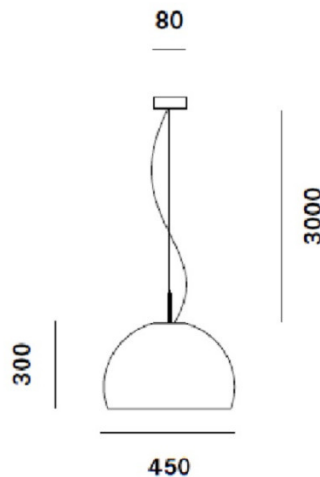

Prandina Biluna Pendant

LA6063-5K

SOURCE: <https://www.davidvillagelighting.co.uk/product/Prandina-Biluna-Pendant/12647>

PRODUCT DESCRIPTION

Designer: Luc Ramael

Biluna Pendant Light by Prandina

The Biluna pendant light was designed by Luc Ramael in 2007. The light is characterised by its semi-circular shape, with smooth rounded lines that make it look chic and elegant. A truly timeless design, this pendant is a great fixture to have in your space. The shade is painted on the outside, with the choice of 4 finishes, and has an inner diffuser that inserts into the shade. The diffuser makes the light glare-free and emanates a warm, downward directed glow that is both good for illuminating the room or having light over a table.

PRODUCT SPECIFICATION

- Light Source:** 3 x max 20W FBA E27 (excluded)
- IP Code:** 20
- Dimming:** Dimmable via mains phase dimming
- Dimensions:** Ø45cm shade
30cm shade height
8cm ceiling canopy

300cm cable length