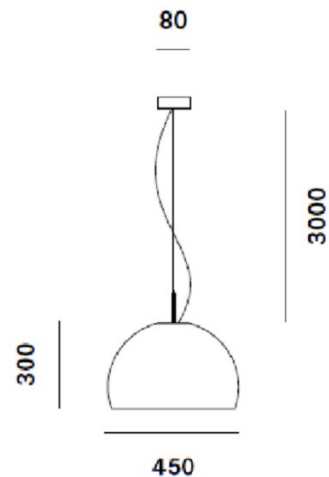

Prandina Biluna Pendant

LA6063-5K

SOURCE: <https://www.davidvillagelighting.co.uk/product/Prandina-Biluna-Pendant/12647>

PRODUCT DESCRIPTION

Designer: Luc Ramael

Biluna Pendant Light by Prandina

The Biluna pendant light was designed by Luc Ramael in 2007. The light is characterised by its semi-circular shape, with smooth rounded lines that make it look chic and elegant. A truly timeless design, this pendant is a great fixture to have in your space. The shade is painted on the outside, with the choice of 4 finishes, and has an inner diffuser that inserts into the shade. The diffuser makes the light glare-free and emanates a warm, downward directed glow that is both good for illuminating the room or having light over a table.

PRODUCT SPECIFICATION

- Light Source:** 3 x max 20W FBA E27 (excluded)
- IP Code:** 20
- Dimming:** Dimmable via mains phase dimming
- Dimensions:** Ø45cm shade
30cm shade height
8cm ceiling canopy

300cm cable length