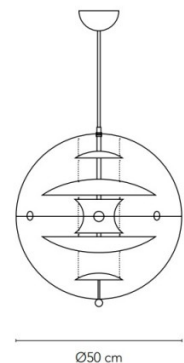

VP GLOBE ø50