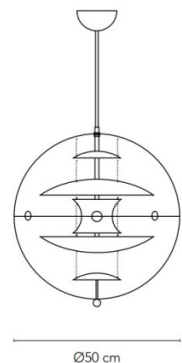

VP GLOBE ø50