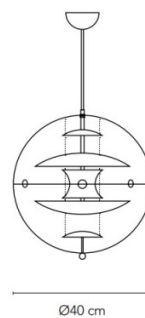

Verpan VP Globe Glass Pendant

LA6058-40

SOURCE: <https://www.davidvillagelighting.co.uk/product/Verpan-VP-Globe-Glass-Pendant/12625>

PRODUCT DESCRIPTION

Designer: Verner Panton

Verpan VP Globe Glass Pendant

The Verpan VP Globe Glass is arguably one of Verner Panton's most recognisable lamps, with the stunning sculptural design and delicate opal glass, this ceiling lamp is as strikingly inventive now as it was 50 years ago. This iconic design is available in two different sizes, Ø40cm and Ø50cm, meaning that the VP Globe Glass pendant can perfectly fit into any space. Ideal for a home, a dining space or hospitality venue, the generous outpouring of light that is provided by the lamp can bring a playful light to any space.

PRODUCT SPECIFICATION

Light Source: Ø40cm: 1 x max 60W E14
 Ø50cm: 1 x max 60W E27
 (excluded)

IP Code: 20

Dimming: Dimmable via mains phase dimming

Dimensions: Ø50cm
 Ø40cm
 400cm cable length

VP GLOBE ø40