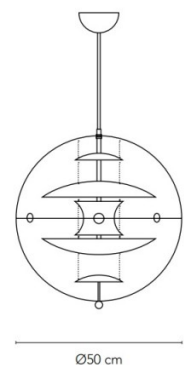

VP GLOBE ø50