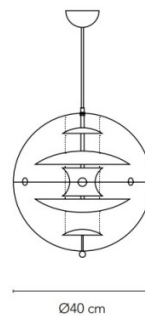

The Verpan VP Globe Glass is arguably one of Verner Panton's most recognisable lamps, with the stunning sculptural design and delicate opal glass, this ceiling lamp is as strikingly inventive now as it was 50 years ago. This iconic design is available in two different sizes, Ø40cm and Ø50cm, meaning that the VP Globe Glass pendant can perfectly fit into any space. Ideal for a home, a dining space or hospitality venue, the generous outpouring of light that is provided by the lamp can bring a playful light to any space.

PRODUCT SPECIFICATION

Light Source: Ø40cm: 1 x max 60W E14
 Ø50cm: 1 x max 60W E27
 (excluded)

IP Code: 20

Dimming: Dimmable via mains phase dimming

Dimensions: Ø50cm
 Ø40cm
 400cm cable length

VP GLOBE ø40