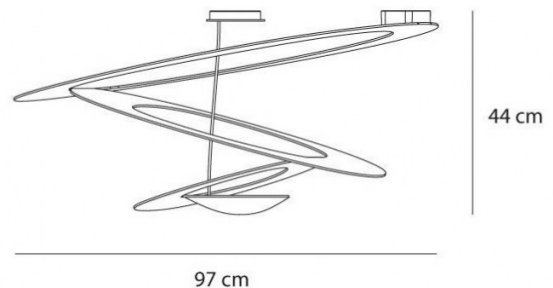

View the rest of Artemide's [Pirce Collection](#).

PRODUCT SPECIFICATION

Light Source: 1x max 11W R7 (excluded)

IP Code: 20

Dimming: Dimmable via mains phase dimming.

Dimensions: Ø 97 cm
44 cm height

For all sales and technical enquiries, please contact: