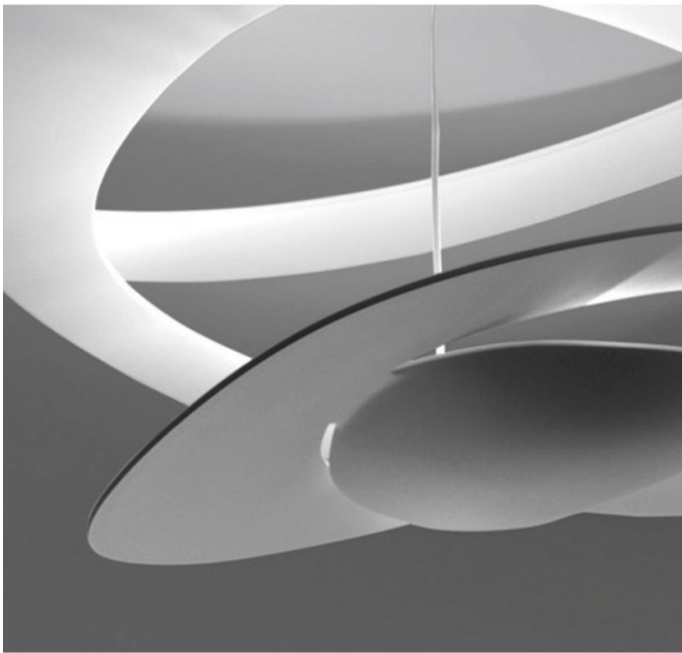

Artemide

Artemide Pirce Mini Suspension

LA8294-MINI

SOURCE: <https://www.davidvillagelighting.co.uk/product/Artemide-Pirce-Mini-Suspension/12580>

PRODUCT DESCRIPTION

Designer: Giuseppe Maurizio Scutella

Pirce Ceiling Mini Suspension by Artemide

This sculptural and contemporary design by Giuseppe Maurizio Scutellà for Artemide is the mini suspension version of the Pirce light, an extension to the existing Pirce range. Opening out of a slim disk are fluttering spirals, which fall gently downwards, creating magical effects of form and light in flowing twirls.

In the Pirce Mini Suspension the lamp itself is placed in the lower dish of the light casting illumination upwards to give indirect light emission making this light by Artemide not only a special light source but also a unique piece of ceiling art. Pirce Mini Suspension is a smaller version of Artemide's original Pirce Suspension light. Its more compact size makes it ideal for smaller spaces in residential or commercial settings alike.

See the rest of Artemide's [Pirce Collection](#).

PRODUCT SPECIFICATION

Light Source: 1x max 11W R7 (excluded)

IP Code: 20

Dimming: Dimmable via mains phase dimming.

Dimensions: 69 cm length
67 cm width
23 cm height
70-200 cm drop