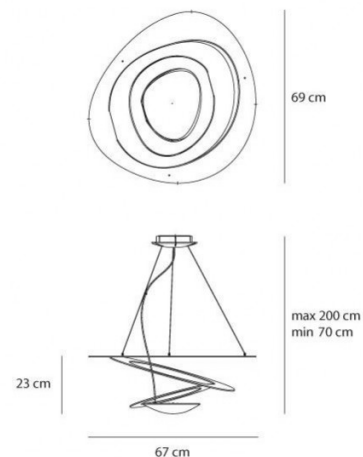

Artemide

Artemide Pirce Mini Suspension

LA8294-MINI

SOURCE: <https://www.davidvillagelighting.co.uk/product/Artemide-Pirce-Mini-Suspension/12580>

PRODUCT DESCRIPTION

Designer: Giuseppe Maurizio Scutella

Pirce Ceiling Mini Suspension by Artemide

This sculptural and contemporary design by Giuseppe Maurizio Scutellà for Artemide is the mini suspension version of the Pirce light, an extension to the existing Pirce range. Opening out of a slim disk are fluttering spirals, which fall gently downwards, creating magical effects of form and light in flowing twirls.

In the Pirce Mini Suspension the lamp itself is placed in the lower dish of the light casting illumination upwards to give indirect light emission making this light by Artemide not only a special light source but also a unique piece of ceiling art. Pirce Mini Suspension is a smaller version of Artemide's original Pirce Suspension light. Its more compact size makes it ideal for smaller spaces in residential or commercial settings alike.

See the rest of Artemide's [Pirce Collection](#).

PRODUCT SPECIFICATION

Light Source: 1x max 11W R7 (excluded)

IP Code: 20

Dimming: Dimmable via mains phase dimming.

Dimensions: 69 cm length
67 cm width
23 cm height
70-200 cm drop