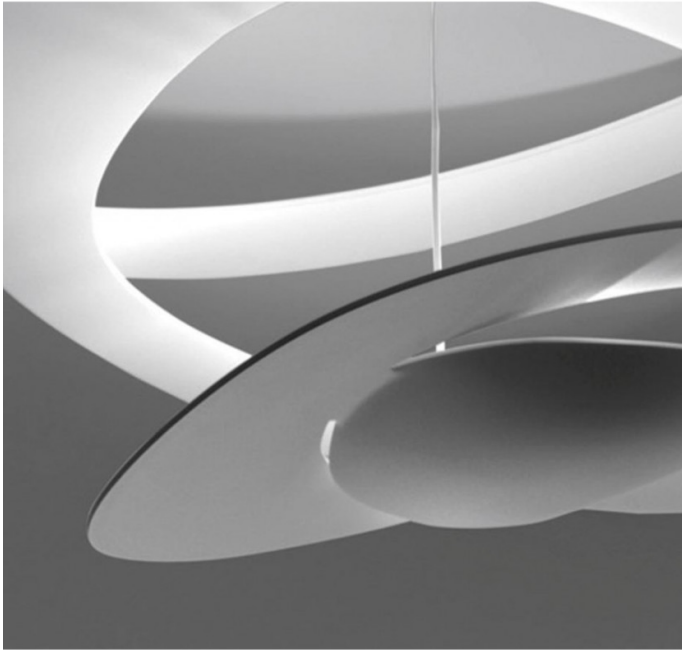

Artemide

Artemide Pirce Mini Suspension

LA8294-MINI

SOURCE: <https://www.davidvillagelighting.co.uk/product/Artemide-Pirce-Mini-Suspension/12580>

PRODUCT DESCRIPTION

Designer: Giuseppe Maurizio Scutella

Pirce Ceiling Mini Suspension by Artemide

This sculptural and contemporary design by Giuseppe Maurizio Scutellà for Artemide is the mini suspension version of the Pirce light, an extension to the existing Pirce range. Opening out of a slim disk are fluttering spirals, which fall gently downwards, creating magical effects of form and light in flowing twirls.

In the Pirce Mini Suspension the lamp itself is placed in the lower dish of the light casting illumination upwards to give indirect light emission making this light by Artemide not only a special light source but also a unique piece of ceiling art. Pirce Mini Suspension is a smaller version of Artemide's original Pirce Suspension light. Its more compact size makes it ideal for smaller spaces in residential or commercial settings alike.

See the rest of Artemide's [Pirce Collection](#).

PRODUCT SPECIFICATION

Light Source: 1x max 11W R7 (excluded)

IP Code: 20

Dimming: Dimmable via mains phase dimming.

Dimensions: 69 cm length
67 cm width
23 cm height
70-200 cm drop