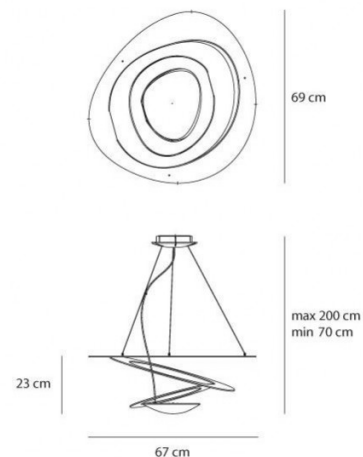

In the Pirce Mini Suspension the lamp itself is placed in the lower dish of the light casting illumination upwards to give indirect light emission making this light by Artemide not only a special light source but also a unique piece of ceiling art. Pirce Mini Suspension is a smaller version of Artemide's original Pirce Suspension light. Its more compact size makes it ideal for smaller spaces in residential or commercial settings alike.

See the rest of Artemide's [Pirce Collection](#).

PRODUCT SPECIFICATION

Light Source: 1x max 11W R7 (excluded)

IP Code: 20

Dimming: Dimmable via mains phase dimming.

Dimensions: 69 cm length
67 cm width
23 cm height
70-200 cm drop