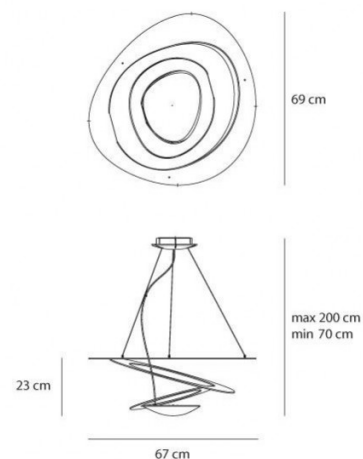

In the Pirce Mini Suspension the lamp itself is placed in the lower dish of the light casting illumination upwards to give indirect light emission making this light by Artemide not only a special light source but also a unique piece of ceiling art. Pirce Mini Suspension is a smaller version of Artemide's original Pirce Suspension light. Its more compact size makes it ideal for smaller spaces in residential or commercial settings alike.

See the rest of Artemide's [Pirce Collection](#).

PRODUCT SPECIFICATION

Light Source: 1x max 11W R7 (excluded)

IP Code: 20

Dimming: Dimmable via mains phase dimming.

Dimensions: 69 cm length
67 cm width
23 cm height
70-200 cm drop