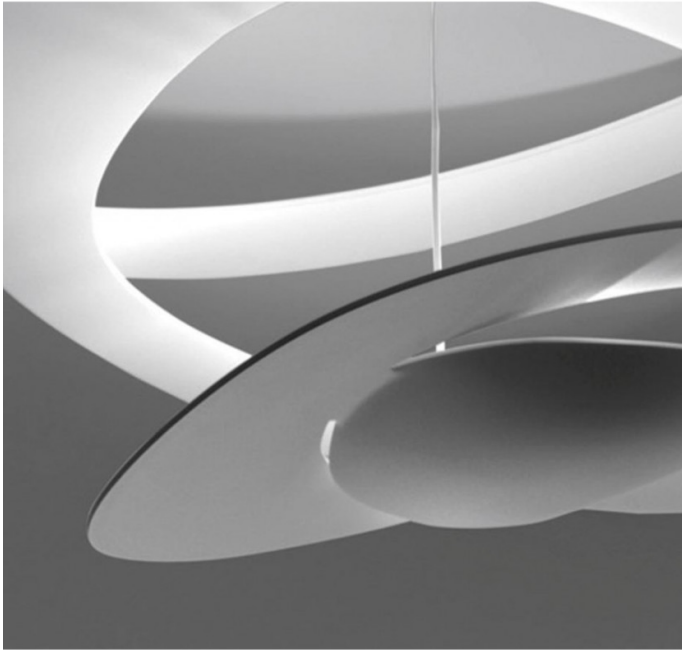

Artemide

Artemide Pirce Mini Suspension

LA8294-MINI

SOURCE: <https://www.davidvillagelighting.co.uk/product/Artemide-Pirce-Mini-Suspension/12580>

PRODUCT DESCRIPTION

Designer: Giuseppe Maurizio Scutella

Pirce Ceiling Mini Suspension by Artemide

This sculptural and contemporary design by Giuseppe Maurizio Scutellà for Artemide is the mini suspension version of the Pirce light, an extension to the existing Pirce range. Opening out of a slim disk are fluttering spirals, which fall gently downwards, creating magical effects of form and light in flowing twirls.

In the Pirce Mini Suspension the lamp itself is placed in the lower dish of the light casting illumination upwards to give indirect light emission making this light by Artemide not only a special light source but also a unique piece of ceiling art. Pirce Mini Suspension is a smaller version of Artemide's original Pirce Suspension light. Its more compact size makes it ideal for smaller spaces in residential or commercial settings alike.