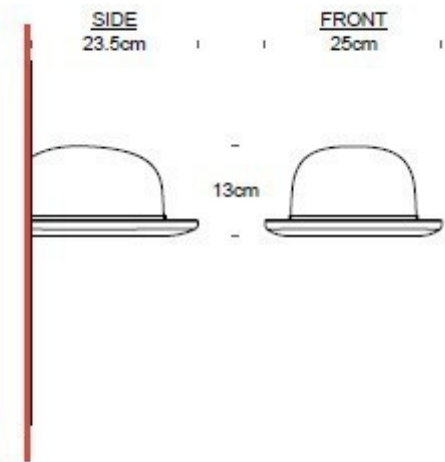

### Innermost Jeeves Wall Light

Designed to appear as if a bowler hat has been thrown against the wall, the Jeeves Wall Light introduces an element of surprise and charm to any setting. This wall light brings character and a distinctive feature to hallways, lounges, or accent walls, offering a warm and inviting glow that draws the eye. Made from high-quality wool felt with an aluminium lining, it provides not only aesthetic appeal but also a sense of intrigue and British wit.

## PRODUCT SPECIFICATION

- Light Source:** 1x Max 25W G9 (excluded)
- IP Code:** 20
- Dimming:** Dimmable via mains phase dimming.
- Dimensions:** Height: 13cm  
Width: 25cm  
Length: 23cm

**For all sales and technical enquiries, please contact:**