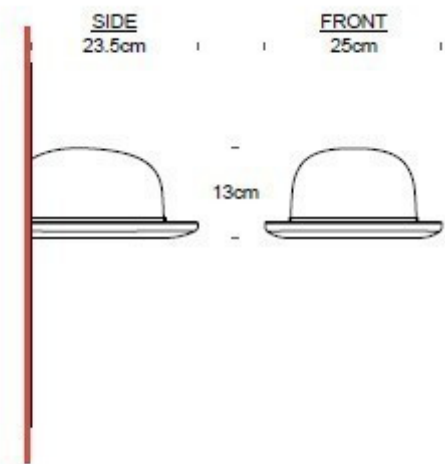

### Innermost Jeeves Wall Light

Designed to appear as if a bowler hat has been thrown against the wall, the Jeeves Wall Light introduces an element of surprise and charm to any setting. This wall light brings character and a distinctive feature to hallways, lounges, or accent walls, offering a warm and inviting glow that draws the eye. Made from high-quality wool felt with an aluminium lining, it provides not only aesthetic appeal but also a sense of intrigue and British wit.

## PRODUCT SPECIFICATION

- Light Source:** 1x Max 25W G9 (excluded)
- IP Code:** 20
- Dimming:** Dimmable via mains phase dimming.
- Dimensions:** Height: 13cm  
Width: 25cm  
Length: 23cm

**For all sales and technical enquiries, please contact:**