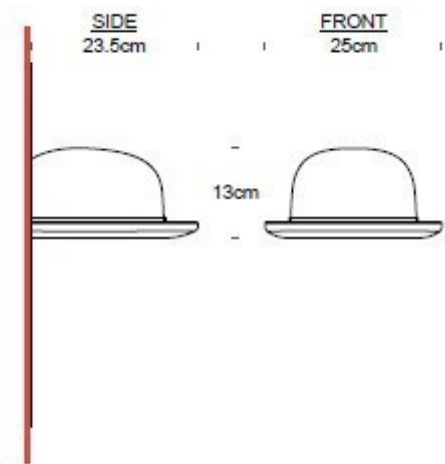

Innermost Jeeves Wall Light

LA9998

SOURCE: <https://www.davidvillagelighting.co.uk/product/Innermost-Jeeves-Wall-Light/12532>

PRODUCT DESCRIPTION

Designer: Jake Phipps

Innermost Jeeves Wall Light

Designed to appear as if a bowler hat has been thrown against the wall, the Jeeves Wall Light introduces an element of surprise and charm to any setting. This wall light brings character and a distinctive feature to hallways, lounges, or accent walls, offering a warm and inviting glow that draws the eye. Made from high-quality wool felt with an aluminium lining, it provides not only aesthetic appeal but also a sense of intrigue and British wit.

The Jeeves Wall Light is versatile and can be used individually as a statement piece or in multiples along a corridor for a memorable lighting effect. Its blend of classic style and contemporary design makes it a striking addition to both modern and traditional interiors, perfect for spaces that crave a hint of unconventional charm. The result is a truly unique fixture that combines British heritage with modern style, creating a memorable focal point.

PRODUCT SPECIFICATION

- Light Source:** 1x Max 25W G9 (excluded)
- IP Code:** 20
- Dimming:** Dimmable via mains phase dimming.
- Dimensions:** Height: 13cm
Width: 25cm
Length: 23cm

For all sales and technical enquiries, please contact: