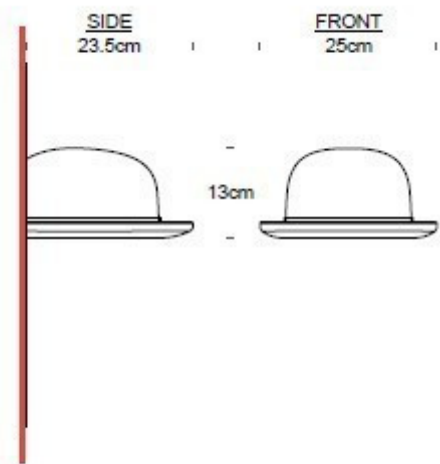

## PRODUCT SPECIFICATION

**Light Source:** 1x Max 25W G9 (excluded)

**IP Code:** 20

**Dimming:** Dimmable via mains phase dimming.

**Dimensions:** Height: 13cm  
Width: 25cm  
Length: 23cm

**For all sales and technical enquiries, please contact:**