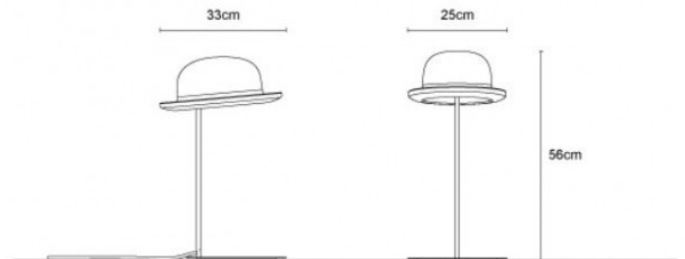

innermost

Innermost Jeeves Table Lamp

LA9997

SOURCE: <https://www.davidvillagelighting.co.uk/product/Innermost-Jeeves-Table-Lamp/12531>

PRODUCT DESCRIPTION

The Jeeves Tablelamp, a minimal base supports a classic bowler hat that is adjustable so you can 'tip' your hat.

Jeeves is also available as a pendant and wall light. Please see related products.

PRODUCT SPECIFICATION

Light Source: 1x G9 25W max. (excluded)

IP Code: 20

Dimensions: Height: 56cm
Width: 25cm
Depth: 30cm