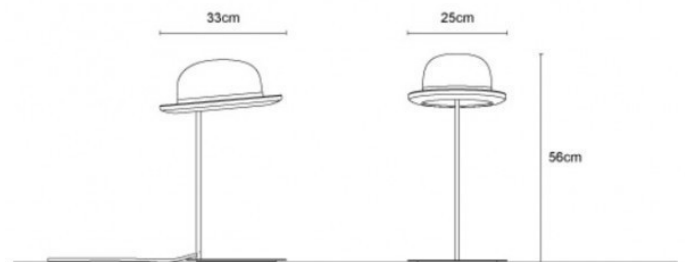

Innermost Jeeves Table Lamp

LA9997

SOURCE: <https://www.davidvillagelighting.co.uk/product/Innermost-Jeeves-Table-Lamp/12531>

PRODUCT DESCRIPTION

Designer: Jake Phipps

Innermost Jeeves Table Lamp

The Jeeves Table Lamp blends whimsy with functionality, capturing the essence of British style with its iconic bowler hat design. Crafted with meticulous attention to detail, the hat is made from hand-stitched wool felt and features an aluminium lining, giving it a luxurious and sophisticated touch. The minimalist base supports the lamp, allowing the hat to be 'tipped' at different angles to create a playful effect.

PRODUCT SPECIFICATION

Light Source: 1x Max 25W G9 (excluded)

IP Code: 20

Dimming: In line on/off switch included on cable.

Dimensions: Height: 56cm
Width: 25cm
Depth: 30cm

For all sales and technical enquiries, please contact: