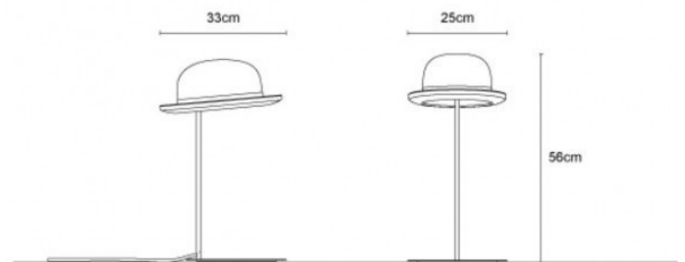

Innermost Jeeves Table Lamp

LA9997

SOURCE: <https://www.davidvillagelighting.co.uk/product/Innermost-Jeeves-Table-Lamp/12531>

PRODUCT DESCRIPTION

Designer: Jake Phipps

Innermost Jeeves Table Lamp

The Jeeves Table Lamp blends whimsy with functionality, capturing the essence of British style with its iconic bowler hat design. Crafted with meticulous attention to detail, the hat is made from hand-stitched wool felt and features an aluminium lining, giving it a luxurious and sophisticated touch. The minimalist base supports the lamp, allowing the hat to be 'tipped' at different angles to create a playful effect.

PRODUCT SPECIFICATION

- Light Source:** 1x Max 25W G9 (excluded)
- IP Code:** 20
- Dimming:** In line on/off switch included on cable.
- Dimensions:** Height: 56cm
Width: 25cm
Depth: 30cm

For all sales and technical enquiries, please contact: