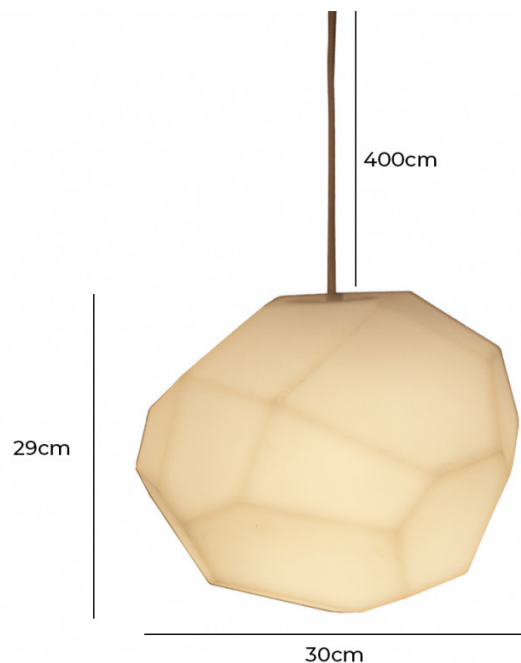

innermost

Innermost Asteroid Pendant Light

LA9983

SOURCE: <https://www.davidvillagelighting.co.uk/product/Innermost-Asteroid-Pendant-Light/12516>

PRODUCT DESCRIPTION

Designer: Koray Özgen

Asteroid Pendant by Innermost

Designed by Koray Ozgen, the Innermost Asteroid Glass Pendant is a bold and innovative light fixture, originally conceived as a multi-surfaced vase. The Asteroid's unique faceted design features twenty-four irregular faces, creating a dynamic form that constantly changes as you move around it. This pendant emits a soft, diffused glow, adding an architectural element to any room.

The Asteroid is both elegant and adaptable, making it ideal for a variety of settings, from contemporary living rooms to industrial-themed spaces. When arranged in clusters, the Asteroid creates an impressive installation, with its light refracting beautifully off each geometric surface.

PRODUCT SPECIFICATION

- Light Source:** 1x Max 15W E27 LED (Excluded)
- IP Code:** 20
- Dimming:** Dimmable via mains phase dimming.
- Dimensions:** Height: 29cm
Width: 30cm
Cable length: 400cm

For all sales and technical enquiries, please contact: