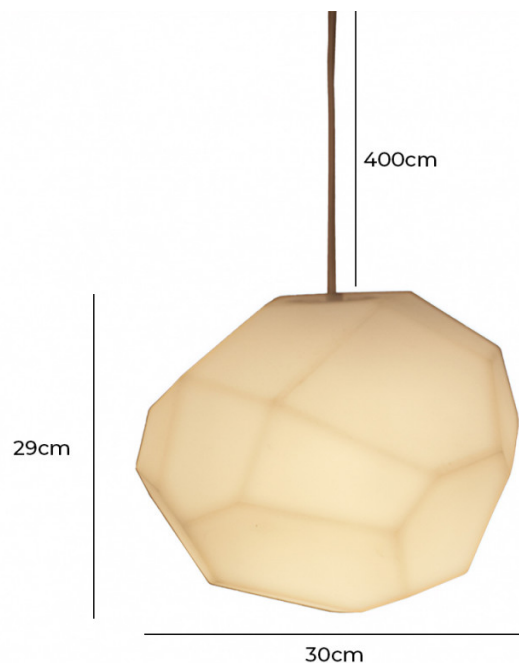

For all sales and technical enquiries, please contact:

+44 (0)114 263 4266

info@davidvillagelighting.co.uk

www.davidvillagelighting.co.uk