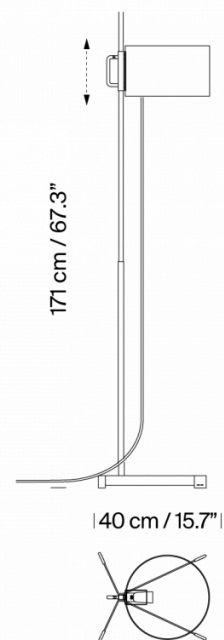

### Santa & Cole TMC Floor Lamp

Originally designed in 1961 by Miguel Mila, the Santa & Cole TMC Floor Lamp won the ADI FAD Golden Delta award in Barcelona the same year. Miguel Mila included the TMC in the first collection he made for TRAMO; the company he created to promote his work after the war in Spain. In 2011 the TMC Floor Lamp became part of the Santa & Cole TM collection, marking its 50th anniversary. This floor lamp is considered the dressed-up version of the TM lighting solutions - crafted from metal instead of natural wood, it adds a more modern and elegant touch to your space.

The position of the lampshade is height adjustable, using the handle fitted on the back of the structure, by pulling the magnetic handle at 60° you can bring the shade up or down. You can adjust the position based on your own personal needs; when placed higher up on the shaft of the lamp the TMC provides more ambient light projection. whereas when placed lower towards the ground it becomes more of a direct task light. The lamp cable that protrudes from the shade, can be gently pulled in order to turn the lamp on/off.

## PRODUCT SPECIFICATION

- Light Source:** 1 x Max 11W E27 LED (included)
- IP Code:** 20
- Dimming:** Integrated on/off switch on product.
- Dimensions:**
  - Shade: Ø30
  - Shade Height: 18cm
  - Full Height: 171cm
  - Depth: 40cm
  - Base Width: 38cm
  - Cable Length: 400cm