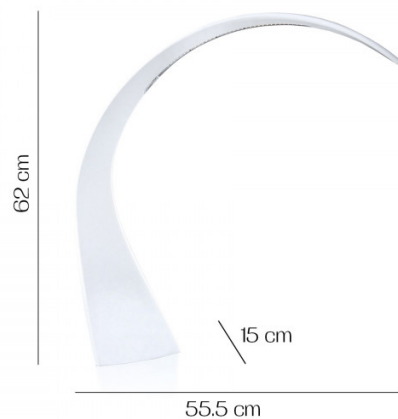

The Taj table lamp is available in either glossy black, glossy white and or crystal. There is also mini version, the [Taj Mini](#).

PRODUCT SPECIFICATION

Light Source: 4.8W, 2700K

IP Code: 20

Dimensions: 15cm height
15cm width
61cm depth