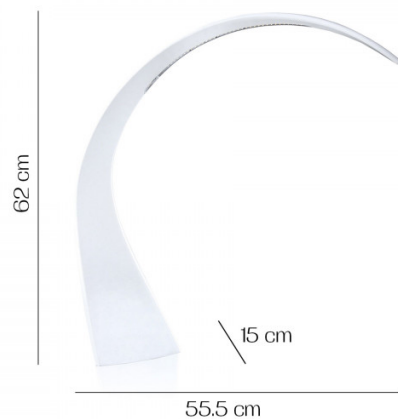

For all sales and technical enquiries, please contact:

+44 (0)114 263 4266

info@davidvillagelighting.co.uk

www.davidvillagelighting.co.uk