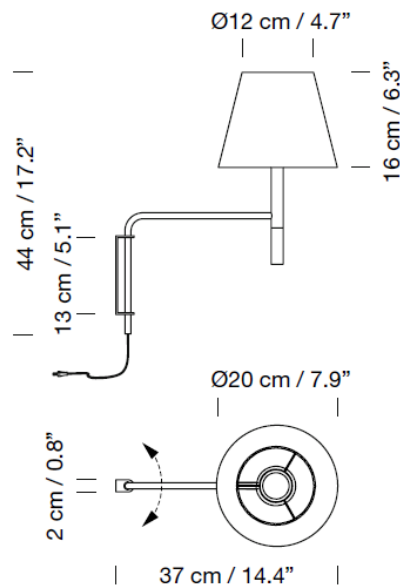

Santa & Cole BC1 Wall Light

LA9964

SOURCE: <https://www.davidvillagelighting.co.uk/product/Santa-Cole-BC1-Wall-Light/12406>

PRODUCT DESCRIPTION

Designer: Santa & Cole Team

Santa & Cole BC1 Wall Light

The BC wall lights were designed by the Santa & Cole team, and are the epitome of functionality, aesthetics and sturdy construction. The BC1 wall light, has a pivoting arm made of satin nickel and a beech wood handle. Use the handle to easily bring closer or move the lamp away, depending on your specific use and need. The BC1 wall lamp is the only light in the BC collection that includes a cable and plug, measuring 350cm long, to plug into a nearby socket for ease of use.

PRODUCT SPECIFICATION

Light Source: 1 x Max 3.4W E27 LED (included)

IP Code: 20

Dimming: In-line dimmer included on cable.

Dimensions: Shade: Ø20cm
Shade Height: 16cm
Height: 44cm
Depth: 37cm
Cable Length: 350cm