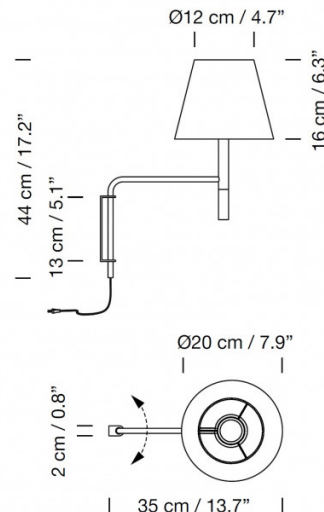

## PRODUCT SPECIFICATION

**Light Source:** 1 x Max 4.5W E27 LED (included)

**IP Code:** 20

**Dimming:** In line dimmer included on cable.

**Dimensions:** Shade: Ø20cm  
Shade Height: 16cm  
Height: 44cm  
Depth: 35cm  
Cable Length: 350cm