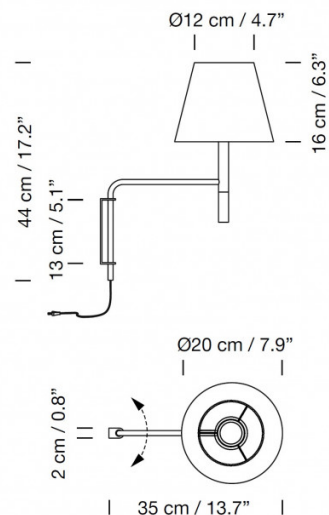

Santa & Cole BC1 Wall Light

LA9964

SOURCE: <https://www.davidvillagelighting.co.uk/product/Santa-Cole-BC1-Wall-Light/12406>

PRODUCT DESCRIPTION

Designer: Santa & Cole Team

Santa & Cole BC1 Wall Light

The BC wall lights were designed by the Santa & Cole team, and are the epitome of functionality, aesthetics and sturdy construction. The BC1 wall light, has a pivoting arm made of satin nickel and a beech wood handle. Use the handle to easily bring closer or move the lamp away, depending on your specific use and need. The BC1 wall lamp is the only light in the BC collection that includes a cable and plug, measuring 350cm long, to plug into a nearby socket for ease of use.

PRODUCT SPECIFICATION

Light Source: 1 x Max 4.5W E27 LED (included)

IP Code: 20

Dimming: In-line dimmer included on cable.

Dimensions: Shade: Ø20cm
Shade Height: 16cm
Height: 44cm
Depth: 35cm
Cable Length: 350cm