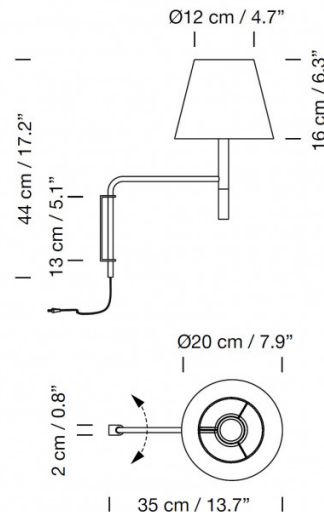

## PRODUCT SPECIFICATION

**Light Source:** 1 x Max 4.5W E27 LED (included)

**IP Code:** 20

**Dimming:** In-line dimmer included on cable.

**Dimensions:** Shade: Ø20cm  
Shade Height: 16cm  
Height: 44cm  
Depth: 35cm  
Cable Length: 350cm