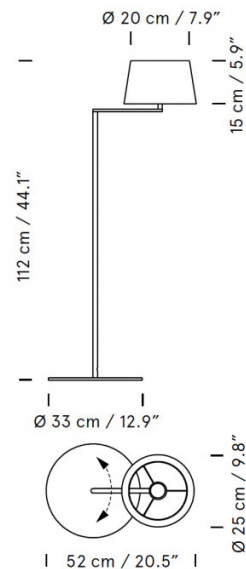

The Americana Floor Lamp features a swing arm at a right angle to the rest of the body meaning the shade, or head of the lamp, can be rotated horizontally, whilst balance is maintained at all times. Contrary to Hansen's lamps, the Americana can be pushed away from you or closer without the need to move the base of the lamp. A perfect reading companion, the American stands 112 cm high, the optimal height to have by your sofa or armchair. Use alongside other lights from the [Americana collection](#) for a consistent lighting scheme.

## PRODUCT SPECIFICATION

**Light Source:** 1 x Max 4.5W E27 LED (included)

**IP Code:** 20

**Dimming:** In-line on/off switch included on cable.

**Dimensions:** Shade: Ø20cm  
Shade Height: 15cm  
Height: 112cm  
Base: Ø33cm  
Depth: 52cm  
Cable Length: 225cm