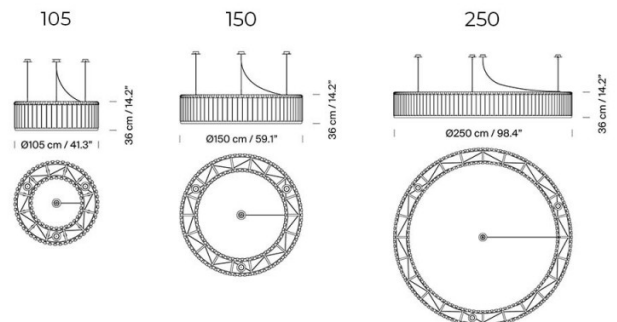

PRODUCT SPECIFICATION

Light Source: **Estadio 105:** 12 x Max 12W E27 LED (excluded)
Estadio 150: 18 x x Max 12W E27 LED (excluded)
Estadio 250: 24 x Max 12W E27 LED (excluded)

IP Code: 20

Dimming: Dimmable via mains phase dimming.

Dimensions: Estadio 105:
Ø105cm
Height: 36cm
Drop Height: 190-445cm

Estadio 150:
Ø150cm
Height: 36cm
Drop Height: 190-445cm

Estadio 250:
Ø250cm
Height: 36cm
Drop Height: 190-445cm

For all sales and technical enquiries, please contact: