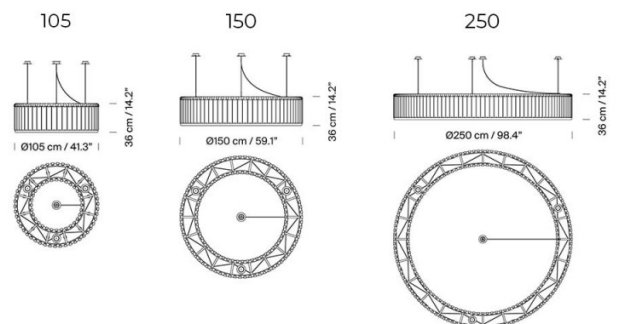

PRODUCT SPECIFICATION

Light Source: **Estadio 105:** 12 x Max 11W E27 LED (excluded)
Estadio 150: 18 x x Max 11W E27 LED (excluded)
Estadio 250: 24 x Max 11W E27 LED (excluded)

IP Code: 20

Dimming: Dimmable via mains phase dimming.

Dimensions: Estadio 105:
Ø105cm
Height: 36cm
Drop Height: 190-445cm

Estadio 150:
Ø150cm
Height: 36cm
Drop Height: 190-445cm

Estadio 250:
Ø250cm
Height: 36cm
Drop Height: 190-445cm

For all sales and technical enquiries, please contact: