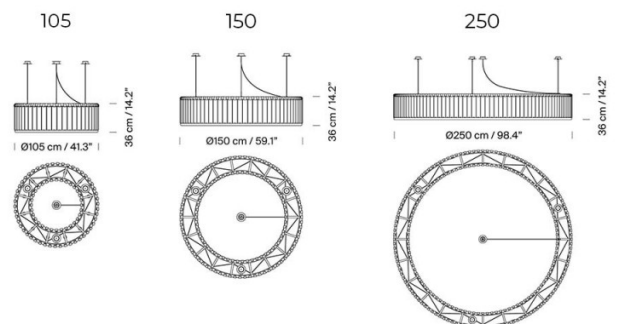

PRODUCT SPECIFICATION

Light Source: **Estadio 105:** 12 x Max 12W E27 LED (excluded)
Estadio 150: 18 x x Max 12W E27 LED (excluded)
Estadio 250: 24 x Max 12W E27 LED (excluded)

IP Code: 20

Dimming: Dimmable via mains phase dimming.

Dimensions: Estadio 105:
Ø105cm
Height: 36cm
Drop Height: 190-445cm

Estadio 150:
Ø150cm
Height: 36cm
Drop Height: 190-445cm

Estadio 250:
Ø250cm
Height: 36cm
Drop Height: 190-445cm

For all sales and technical enquiries, please contact: