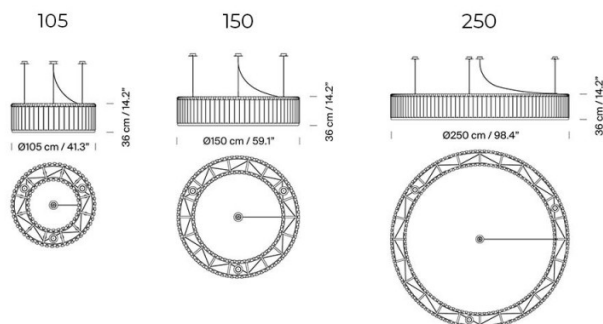

PRODUCT SPECIFICATION

Light Source: **Estadio 105:** 12 x Max 11W E27 LED (excluded)
Estadio 150: 18 x x Max 11W E27 LED (excluded)
Estadio 250: 24 x Max 11W E27 LED (excluded)

IP Code: 20

Dimming: Dimmable via mains phase dimming.

Dimensions: Estadio 105:
Ø105cm
Height: 36cm
Drop Height: 190-445cm

Estadio 150:
Ø150cm
Height: 36cm
Drop Height: 190-445cm

Estadio 250:
Ø250cm
Height: 36cm
Drop Height: 190-445cm

For all sales and technical enquiries, please contact: