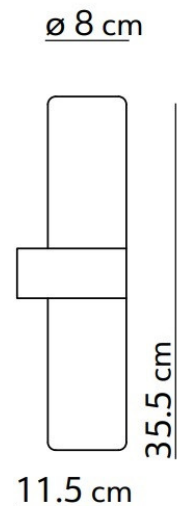

PRODUCT SPECIFICATION

- Light Source:** 2 x Max 42W E14 (excluded)
- IP Code:** 20
- Dimming:** Dimmable via mains phase dimming.
- Dimensions:** Ø8cm
Depth: 11.5cm
Height: 35.5cm

For all sales and technical enquiries, please contact: