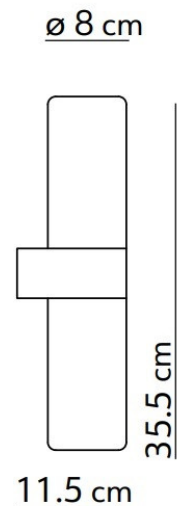

PRODUCT SPECIFICATION

- Light Source:** 2 x Max 42W E14 (excluded)
- IP Code:** 20
- Dimming:** Dimmable via mains phase dimming.
- Dimensions:** Ø8cm  
Depth: 11.5cm  
Height: 35.5cm

For all sales and technical enquiries, please contact: