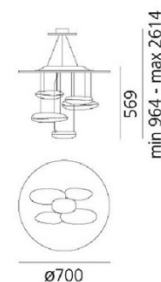

Artemide

Artemide Mercury LED Suspension

LA8257-LED

SOURCE: <https://www.davidvillagelighting.co.uk/product/Artemide-Mercury-LED-Suspension/12250>

PRODUCT DESCRIPTION

Designer: Ross Lovegrove

Mercury LED Suspension by Artemide

Part of an award winning collection, designed by Ross Lovegrove, the Mercury lights are available in suspension and ceiling lights, and in two sizes. Mercury was awarded the Red Dot Design Award and the Good Design Award in 2008. These lights are instantly recognisable as Lovegrove's signature pieces, who draws inspiration from simple elements found in nature.

The Mercury LED suspension light has a number of pebbles suspended from an aluminium disk. The pebbles seem to be floating in the air, in various heights. The natural light bounces off the pebbles, while the dynamics between light and movement is constantly reflected. When not on, the Mercury lights are a phenomenal sculptural object in the room. When switched on, the light is bounced off the pebbles and reflecting light in the environment around. The pebbles also create a playful game of shadows, onto the aluminium disk.

The LED suspension is available as a Standard size (10 pebbles) or a Mercury Mini (5 pebbles) LED suspension light. You can select your preferred colour temperature, 2700K or 3000K. The collection also includes a halogen/retrofit Suspension and a ceiling light in either halogen/retrofit or integrated LED version.

PRODUCT SPECIFICATION