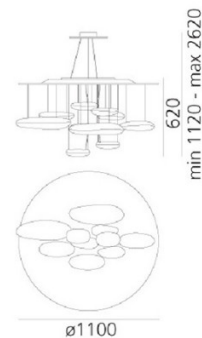

PRODUCT SPECIFICATION

Light Source:	Standard - 2 x 29W, 2700K or 3000K, 2893 or 3094 lumens Mini - 29W, 2700K or 3000K, 1447 or 1547 lumens
IP Code:	20
Dimming:	Push to make/ switch dimming, dimmable using push to make switches. Please consult your electrician, additional wiring may be required on site.
Dimensions:	Standard - Ø110 cm, 62 cm H, 112-262 cm cable L Mini - Ø 70 cm, 56.9 cm H, 96.4-261.4 cm cable L

Standard

Mini