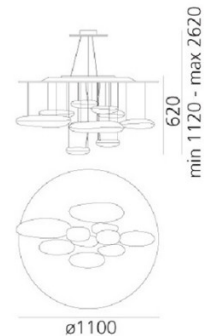

PRODUCT SPECIFICATION

1. **Light Source:** **Standard** - 2 x 29W, 2700K or 3000K, 2893 or 3094 lumens
   Mini - 29W, 2700K or 3000K, 1447 or 1547 lumens
2. **IP Code:** 20
3. **Dimming:** Push to make/ switch dimming, dimmable using push to make switches. Please consult your electrician, additional wiring may be required on site.
4. **Dimensions:** **Standard** - Ø110 cm, 62 cm H, 112-262 cm cable L
   Mini - Ø 70 cm, 56.9 cm H, 96.4-261.4 cm cable L

Standard

Mini