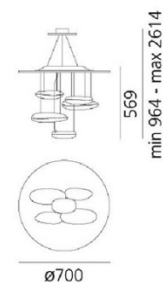

Artemide

Artemide Mercury LED Suspension

LA8257-LED

SOURCE: <https://www.davidvillagelighting.co.uk/product/Artemide-Mercury-LED-Suspension/12250>

PRODUCT DESCRIPTION

Designer: Ross Lovegrove

Mercury LED Suspension by Artemide

Part of an award winning collection, designed by Ross Lovegrove, the Mercury lights are available in suspension and ceiling lights, and in two sizes. Mercury was awarded the Red Dot Design Award and the Good Design Award in 2008. These lights are instantly recognisable as Lovegrove's signature pieces, who draws inspiration from simple elements found in nature.

The Mercury LED suspension light has a number of pebbles suspended from an aluminium disk. The pebbles seem to be floating in the air, in various heights. The natural light bounces off the pebbles, while the dynamics between light and movement is constantly reflected. When not on, the Mercury lights are a phenomenal sculptural object in the room. When switched on, the light is bounced off the pebbles and reflecting light in the environment around. The pebbles also create a playful game of shadows, onto the aluminium disk.

The LED suspension is available as a Standard size (10 pebbles) or a Mercury Mini (5 pebbles) LED suspension light. You can select your preferred colour temperature, 2700K or 3000K. The collection also includes a halogen/retrofit Suspension and a ceiling light in either halogen/retrofit or integrated LED version.

PRODUCT SPECIFICATION