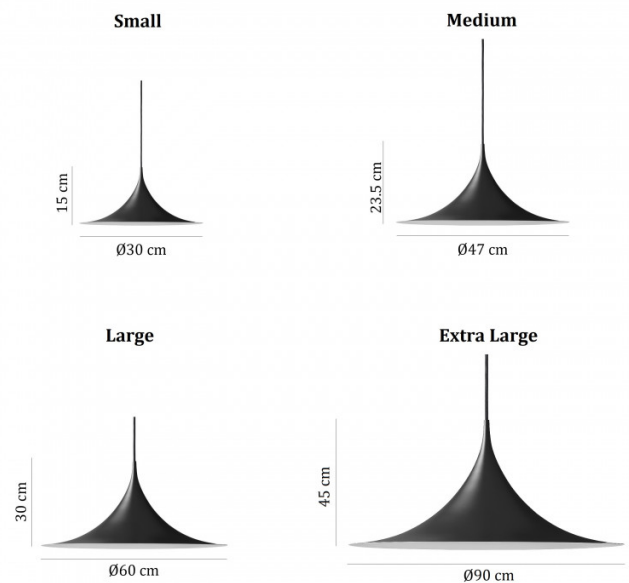

Dimming: Dimmable via mains phase dimming.

Dimensions: Small:
 Shade: Ø30cm
 Height: 15cm

Medium:
 Shade: Ø47cm
 Height: 23.5cm

Large:
 Shade: Ø60cm
 Height: 30cm

Extra Large:
 Shade: Ø90cm
 Height: 45cm

Cable Length: 400cm