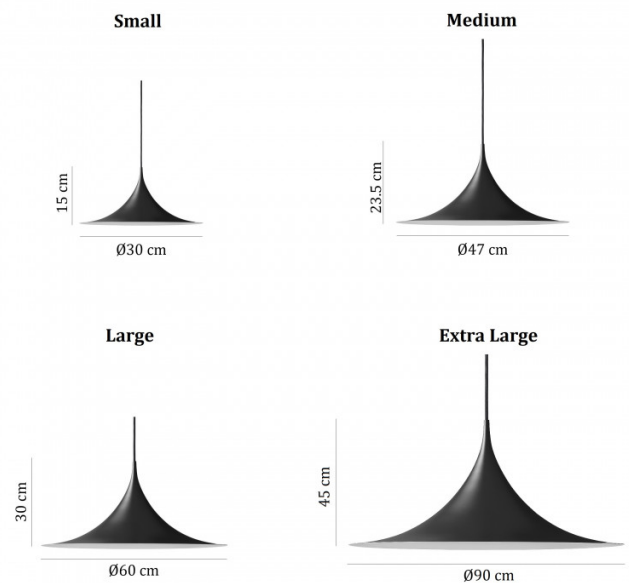

PRODUCT SPECIFICATION

Light Source: **Small:** 1 x Max 6W E14 LED (Excluded)
Medium: 1 x Max 10W E27 LED (Excluded)
Large: 1 x Max 10W E27 LED (Excluded)
Extra Large: 1 x Max 10W E27 LED (Excluded)

IP Code: 20

Dimming: Dimmable via mains phase dimming.

Dimensions: Small:
Shade: Ø30cm
Height: 15cm

Medium:
Shade: Ø47cm
Height: 23.5cm

Large:
Shade: Ø60cm
Height: 30cm

Extra Large:
Shade: Ø90cm
Height: 45cm

Cable Length: 400cm