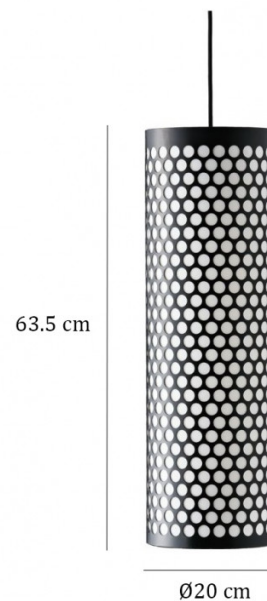

### Gubi Pedrera ANA Pendant Light

The Gubi Pedrera ANA Pendant celebrates the union of architecture and design. Inspired by Barba Corsini's 1955 PD2 Floor Lamp, created for Gaudí's La Pedrera in Barcelona, this pendant light transforms the iconic perforated cylindrical form into a striking ceiling feature. Joaquim Ruiz Millet collaborated with Corsini to revive this timeless design, bringing it into the modern era.

## PRODUCT SPECIFICATION

**Light Source:** 1 x Max 42W E27 (Excluded)

**IP Code:** 20

**Dimming:** Dimmable via mains phase dimming.

**Dimensions:** Shade: Ø20cm  
Shade Height: 63.5cm  
Canopy: Ø18cm

Cable Length: 210cm (Approximately)