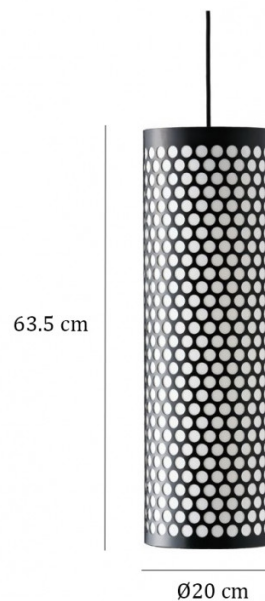

The Gubi Pedrera ANA Pendant celebrates the union of architecture and design. Inspired by Barba Corsini's 1955 PD2 Floor Lamp, created for Gaudí's La Pedrera in Barcelona, this pendant light transforms the iconic perforated cylindrical form into a striking ceiling feature. Joaquim Ruiz Millet collaborated with Corsini to revive this timeless design, bringing it into the modern era.

Perfect for dining areas, hallways, or as part of a dynamic cluster, the ANA Pendant casts a soft, even glow through its opal diffuser. The clean lines and industrial inspiration make it a versatile choice for both contemporary and traditional interiors, while its unique silhouette adds a sense of artistry to any space.

Whether used alone or in multiples, the ANA Pendant blends historical significance with modern craftsmanship, creating a lighting solution that is as functional as it is decorative.

PRODUCT SPECIFICATION

Light Source: 1 x Max 42W E27 (Excluded)

IP Code: 20

Dimming: Dimmable via mains phase dimming.

Dimensions: Shade: Ø20cm
Shade Height: 63.5cm
Canopy: Ø18cm

Cable Length: 210cm (Approximately)

For all sales and technical enquiries, please contact: