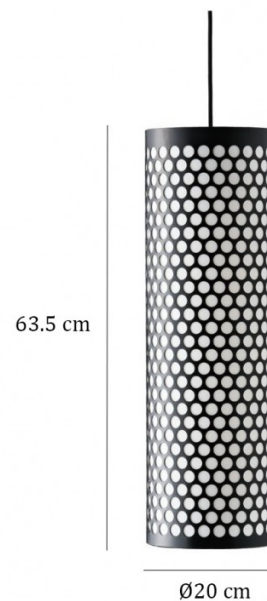

The Gubi Pedrera ANA Pendant celebrates the union of architecture and design. Inspired by Barba Corsini's 1955 PD2 Floor Lamp, created for Gaudí's La Pedrera in Barcelona, this pendant light transforms the iconic perforated cylindrical form into a striking ceiling feature. Joaquim Ruiz Millet collaborated with Corsini to revive this timeless design, bringing it into the modern era.

Perfect for dining areas, hallways, or as part of a dynamic cluster, the ANA Pendant casts a soft, even glow through its opal diffuser. The clean lines and industrial inspiration make it a versatile choice for both contemporary and traditional interiors, while its unique silhouette adds a sense of artistry to any space.

Whether used alone or in multiples, the ANA Pendant blends historical significance with modern craftsmanship, creating a lighting solution that is as functional as it is decorative.

PRODUCT SPECIFICATION

Light Source: 1 x Max 42W E27 (Excluded)

IP Code: 20

Dimming: Dimmable via mains phase dimming.

Dimensions: Shade: Ø20cm
Shade Height: 63.5cm
Canopy: Ø18cm

Cable Length: 210cm (Approximately)

For all sales and technical enquiries, please contact: