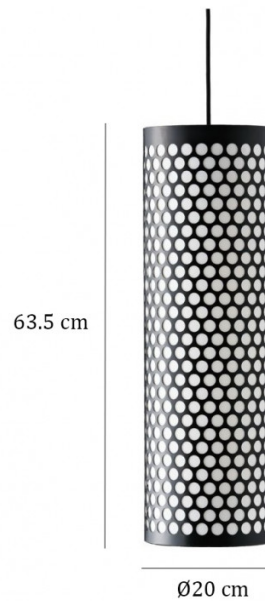

## Gubi Pedrera ANA Pendant Light

The Gubi Pedrera ANA Pendant celebrates the union of architecture and design. Inspired by Barba Corsini's 1955 PD2 Floor Lamp, created for Gaudí's La Pedrera in Barcelona, this pendant light transforms the iconic perforated cylindrical form into a striking ceiling feature. Joaquim Ruiz Millet collaborated with Corsini to revive this timeless design, bringing it into the modern era.

## PRODUCT SPECIFICATION

**Light Source:** 1 x Max 42W E27 (Excluded)

**IP Code:** 20

**Dimming:** Dimmable via mains phase dimming.

**Dimensions:** Shade: Ø20cm  
Shade Height: 63.5cm  
Canopy: Ø18cm

Cable Length: 210cm (Approximately)