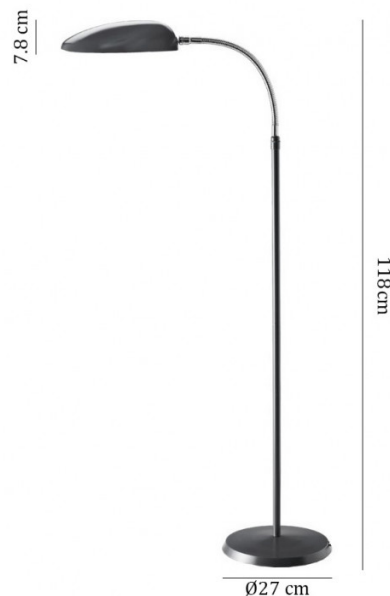

For all sales and technical enquiries, please contact:

+44 (0)114 263 4266

info@davidvillagelighting.co.uk

www.davidvillagelighting.co.uk