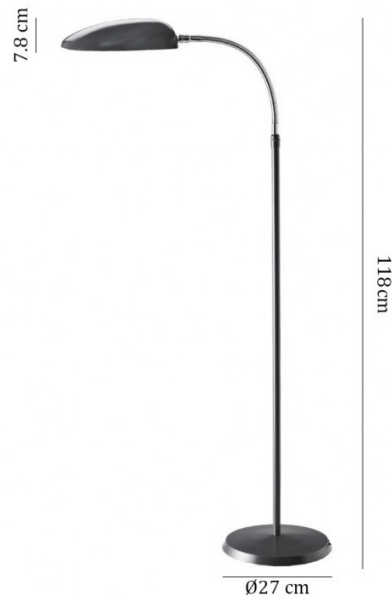

Gubi Cobra Floor Lamp

LA9880

SOURCE: <https://www.davidvillagelighting.co.uk/product/Gubi-Cobra-Floor-Lamp/11644>

PRODUCT DESCRIPTION

Designer: Greta M. Grossman

Grossman Cobra Floor Lamp by Gubi

The Cobra Floor Lamp is a part of the classic [Cobra collection](#), designed by Greta M. Grossman in the 1950s. The light takes its name from the shape of the lampshade which resembles the hood of a cobra.

The arm of the floor lamp is flexible and the shade can be rotated, meaning that you can adjust the lamp to suit your needs, whether you want it as an atmospheric lounge light or as a reading light. The flat top and curved edges make this lamp truly unique and its design will be an eye-catching feature of the room.

PRODUCT SPECIFICATION

Light Source: 1 x max 28W E14 (excluded)

IP Code: 20

Dimming: In line on/off switch included on cable

Dimensions: 118cm height
 Ø27cm base
 7.8cm shade height
 230cm cable length

For all sales and technical enquiries, please contact: