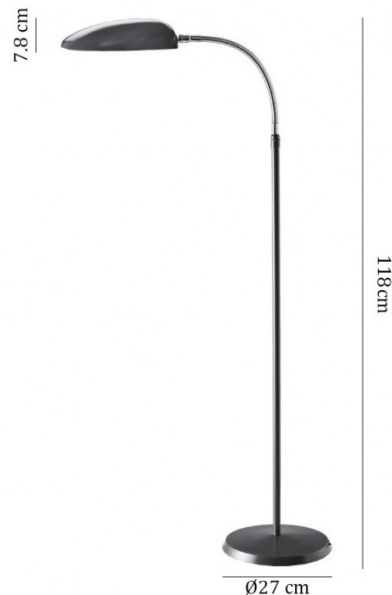

# Gubi Cobra Floor Lamp

LA9880

SOURCE: <https://www.davidvillagelighting.co.uk/product/Gubi-Cobra-Floor-Lamp/11644>

### Grossman Cobra Floor Lamp by Gubi

The Cobra Floor Lamp is a part of the classic [Cobra collection](#), designed by Greta M. Grossman in the 1950s. The light takes its name from the shape of the lampshade which resembles the hood of a cobra.

The arm of the floor lamp is flexible and the shade can be rotated, meaning that you can adjust the lamp to suit your needs, whether you want it as an atmospheric lounge light or as a reading light. The flat top and curved edges make this lamp truly unique and its design will be an eye-catching feature of the room.

## PRODUCT SPECIFICATION

**Light Source:** 1 x max 28W E14 (excluded)

**IP Code:** 20

**Dimming:** In line on/off switch included on cable

**Dimensions:** 118cm height  
 Ø27cm base  
 7.8cm shade height  
 230cm cable length