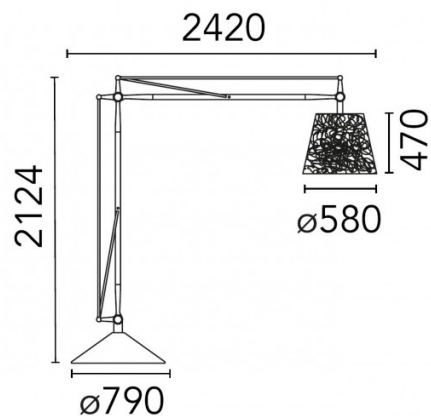

## PRODUCT SPECIFICATION

**Light Source:** 1 x max 21W LED E27 (excluded)

**IP Code:** 65

**Dimming:** Dimmable via mains phase dimming

**Dimensions:** Ø58cm shade  
47cm shade height  
242cm length  
212.4cm height  
Ø79cm base  
10m cable length