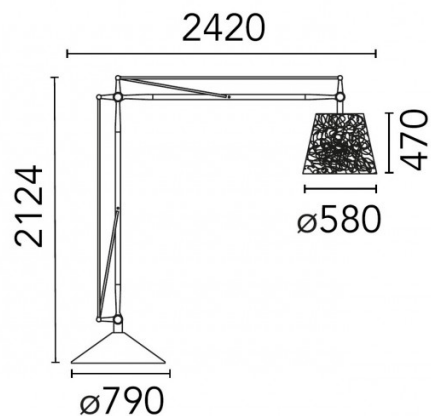

FLOS

Flos Superarchimoon Outdoor Floor Lamp

LA9874

SOURCE: <https://www.davidvillagelighting.co.uk/product/Flos-Superarchimoon-Outdoor-Floor-Lamp/11616>

PRODUCT DESCRIPTION

Designer: Philippe Starck & Eugeni Quitllet

Superarchimoon Outdoor Floor Lamp by Flos

This, the outdoor version of the Superarchimoon, is an impressively proportioned floor lamp perfect for lighting large spaces. The Superarchimoon outdoor floor lamp was designed by Philippe Starck in 2000 for Flos, and features two styles of diffuser which are created using weaves of coloured PVC tubes with polyester painted phospho-chromated aluminum tubular internal frame.

Hardened for outdoor use, the Superarchimoon floor light provides a direct yet diffused glow, thanks to its inner diffuser made from injection-moulded opal polycarbonate, and works fantastically in large spaces both in residential and commercial settings. This luminaire also has a "conduit box" for outdoor applications (this box is normally used by the installer for electrical wiring) and has an IP rating of 55.

The Superarchimoon outdoor floor light is also available as an [indoor version](#) with a plissé cloth external diffuser.

PRODUCT SPECIFICATION

Light Source: 1 x max 21W LED E27 (excluded)

IP Code: 65

Dimming: Dimmable via mains phase dimming

Dimensions: Ø58cm shade
47cm shade height
242cm length
212.4cm height
Ø79cm base
10m cable length