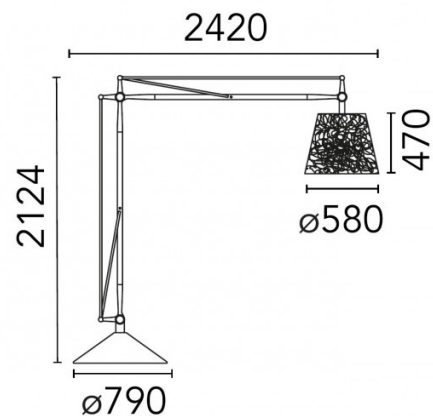

Dimensions: Ø58cm shade
47cm shade height
242cm length
212.4cm height
Ø79cm base
10m cable length

For all sales and technical enquiries, please contact:

+44 (0)114 263 4266

info@davidvillagelighting.co.uk