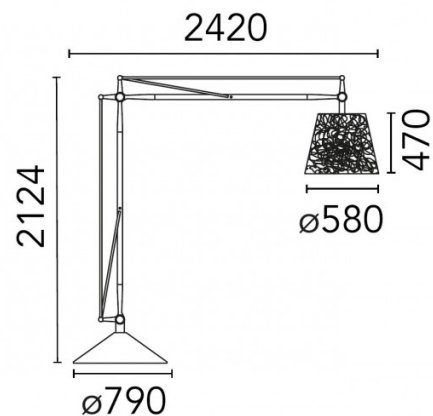

## PRODUCT SPECIFICATION

**Light Source:** 1 x max 250W E27 (excluded)

**IP Code:** 65

**Dimming:** Dimmable via mains phase dimming

**Dimensions:** Ø58cm shade  
47cm shade height  
242cm length  
212.4cm height  
Ø79cm base  
10m cable length