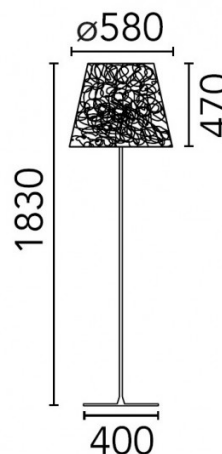

PRODUCT SPECIFICATION

Light Source: 1 x max 21W LED E27 (excluded)

IP Code: 65

Dimming: Dimmable via mains phase dimming

Dimensions: Ø58cm shade
47cm shade height
183cm height
Ø40cm base

For all sales and technical enquiries, please contact: