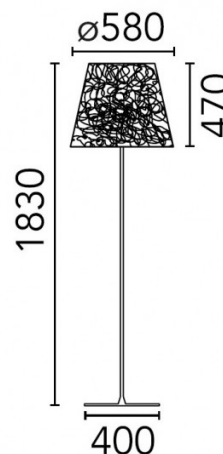

## PRODUCT SPECIFICATION

**Light Source:** 1 x max 21W LED E27 (excluded)

**IP Code:** 65

**Dimming:** Dimmable via mains phase dimming

**Dimensions:** Ø58cm shade  
47cm shade height  
183cm height  
Ø40cm base