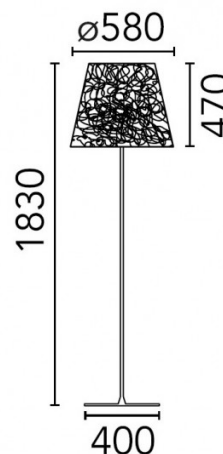

PRODUCT SPECIFICATION

Light Source: 1 x max 21W LED E27 (excluded)

IP Code: 65

Dimming: Dimmable via mains phase dimming

Dimensions: Ø58cm shade
47cm shade height
183cm height
Ø40cm base

For all sales and technical enquiries, please contact: