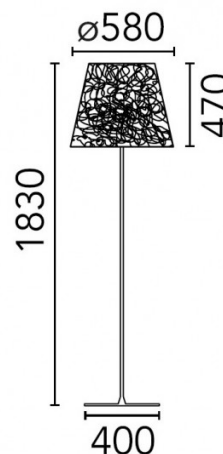

PRODUCT SPECIFICATION

Light Source: 1 x max 250W E27 (excluded)

IP Code: 65

Dimming: Dimmable via mains phase dimming

Dimensions: Ø58cm shade
47cm shade height
183cm height
Ø40cm base

For all sales and technical enquiries, please contact: