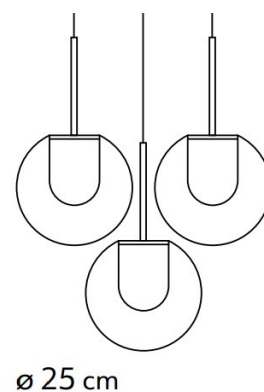

**kdl**n

**KDLN Dew 3 LED Suspension  
Light**

LA9835-3

SOURCE: <https://www.davidvillagelighting.co.uk/product/KDLN-Dew-3-LED-Suspension-Light/11489>

**PRODUCT DESCRIPTION**

**Designer:** Emmanuel Babled

**KDLN Dew 3 LED Suspension Light**

**PRODUCT SPECIFICATION**

- Light Source:** 3 x 4.8W, 2700K, 1500 Lumens
- IP Code:** 20
- Dimming:** Dimmable via mains phase dimming.
- Dimensions:** Ø25cm  
Ceiling Canopy: Ø20.5cm x 2.5cm  
Cable Length: 250cm