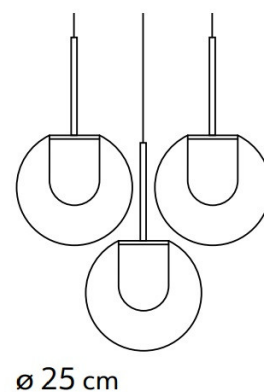

kdln

**KDLN Dew 3 LED Suspension
Light**

LA9835-3

SOURCE: <https://www.davidvillagelighting.co.uk/product/KDLN-Dew-3-LED-Suspension-Light/11489>

PRODUCT DESCRIPTION

Designer: Emmanuel Babled

KDLN Dew 3 LED Suspension Light

PRODUCT SPECIFICATION

- Light Source:** 3 x 4.8W, 2700K, 1500 Lumens
- IP Code:** 20
- Dimming:** Dimmable via mains phase dimming.
- Dimensions:** Ø25cm
Ceiling Canopy: Ø20.5cm x 2.5cm
Cable Length: 250cm