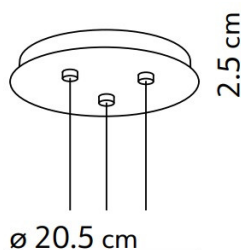

PRODUCT SPECIFICATION

Light Source: 3 x 4.8W, 2700K, 1500 Lumens

IP Code: 20

Dimming: Dimmable via mains phase dimming.

Dimensions: Ø25cm
Ceiling Canopy: Ø20.5cm x 2.5cm
Cable Length: 250cm

For all sales and technical enquiries, please contact: