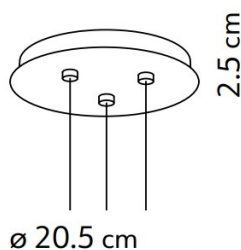

PRODUCT SPECIFICATION

- Light Source:** 3 x 4.8W, 2700K, 1500 Lumens
- IP Code:** 20
- Dimming:** Dimmable via mains phase dimming.
- Dimensions:** Ø25cm
Ceiling Canopy: Ø20.5cm x 2.5cm
Cable Length: 250cm