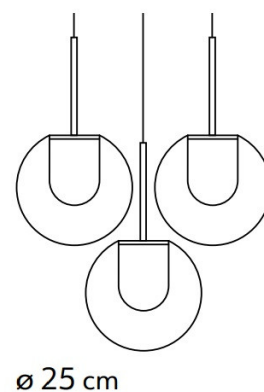

Please contact us if you wish to string up more than three Dew lights, you have the option of up to 21 elements to your suspension. Upon request, the Dew suspension is also available in a black or brass finish. Please [contact us](#) for more information and pricing.

PRODUCT SPECIFICATION

Light Source: 3 x 4.8W, 2700K, 1500 Lumens

IP Code: 20

Dimming: Dimmable via mains phase dimming.

Dimensions: Ø25cm
Ceiling Canopy: Ø20.5cm x 2.5cm
Cable Length: 250cm

For all sales and technical enquiries, please contact: