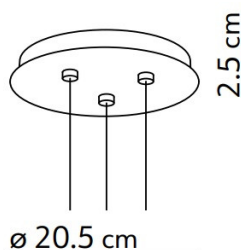

**PRODUCT SPECIFICATION**

- Light Source:** 3 x 4.8W, 2700K, 1500 Lumens
- IP Code:** 20
- Dimming:** Dimmable via mains phase dimming.
- Dimensions:** Ø25cm  
Ceiling Canopy: Ø20.5cm x 2.5cm  
Cable Length: 250cm