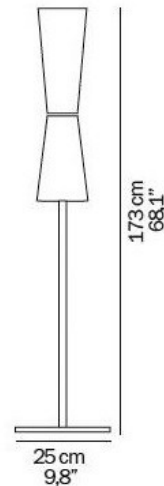

Oluce Lu-Lu Floor Lamp

LA9824

SOURCE: <https://www.davidvillagelighting.co.uk/product/Oluce-Lu-Lu-Floor-Lamp/11422>

PRODUCT DESCRIPTION

Designer: Stefano Casciani

Oluce Lu-Lu Floor Lamp

Oluce Lu-Lu Floor Lamp was created by Italian designer, Stefano Casciani in 1996. This Lu-Lu Floor Lamp is the perfect balance of geometric abstraction which is required by the structure to maintain its courtliness. Casciani chose primitive shapes for the body of the structure which is attached to a chromium-plated metal stem and a circular base. A frosted glass shade allows a soft dispersal of light around the body of the structure whilst also creating an upward and downward light from the top and bottom. Manufactured from a double-shaded mould, the glass has been hand-blown to create its unique shape.

Lu-Lu Floor Lamp stands at a height of 173cm which is the perfect size to be featured in a residential setting. [Oluce Lu-Lu collection](#) also consists of an Oluce Lu-Lu Table Lamp which can be featured with the floor lamp for a striking visual element.

PRODUCT SPECIFICATION

Light Source: 1x Max 100W, E27 (Excluded)

IP Code: 20

Dimming: In line on/off switch on cable

Dimensions: Height: 173cm
Base diameter: Ø 25cm

For all sales and technical enquiries, please contact: