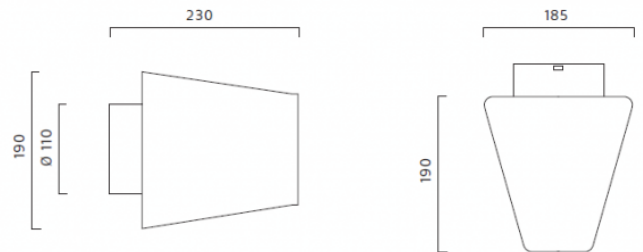

Zero A.01 Wall Light LED

LA9816

SOURCE: <https://www.davidvillagelighting.co.uk/product/Zero-A01-Wall-Light-LED/11207>

PRODUCT DESCRIPTION

Designer: Kjellander + Sjöberg

A.01 Exterior Wall Light by Zero

Zero A.01 wall light, designed by Kjellander & Sjöberg Arkitektkontor. Grey enamelled steel. Cover of matt acrylic.

PRODUCT SPECIFICATION

Light Source: 10W, 3000K, 747 lumens

IP Code: 44

Dimensions: 18.5 cm width
23 cm depth
19 cm height

For all sales and technical enquiries, please contact:

+44 (0)114 263 4266

info@davidvillagelighting.co.uk