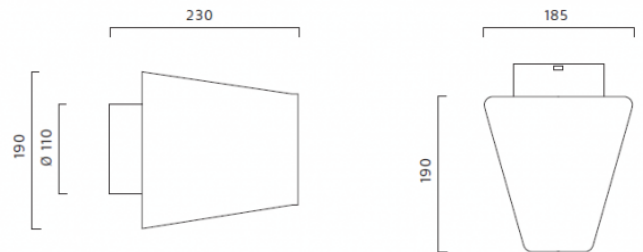

Zero A.01 Wall Light LED

LA9816

SOURCE: <https://www.davidvillagelighting.co.uk/product/Zero-A01-Wall-Light-LED/11207>

PRODUCT DESCRIPTION

Designer: Kjellander + Sjöberg

A.01 Exterior Wall Light by Zero

Zero A.01 wall light, designed by Kjellander & Sjöberg Arkitektkontor. Grey/Corten enamelled steel. Cover of matt acrylic.

PRODUCT SPECIFICATION

Light Source: 10W, 3000K, 747 lumens

IP Code: 44

Dimensions: 18.5 cm width
23 cm depth
19 cm height

For all sales and technical enquiries, please contact:

+44 (0)114 263 4266

info@davidvillagelighting.co.uk