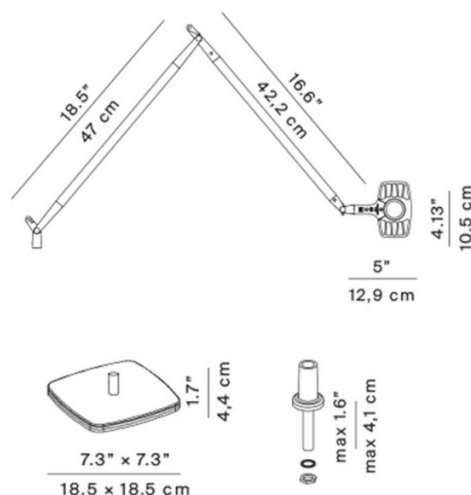

The Otto Watt Table Lamp can also be oriented 360° for direct or indirect lighting, meaning you can personalise your space. This lamp is easy to place, easy to adjust and requires no additional wiring. A modern and elegant task light, the Otto Watt Table Lamp is designed to produce an astonishing level of light efficiency with an energy demand of only 8W. This task light saves energy without affecting functionality. Otto Watt stands out for its slim yet solid lines, granting stability and easy handling.

PRODUCT SPECIFICATION

Light Source: 8W, 3000K, 371 Lumens

IP Code: 20

Dimming: Integrated dimmer on the product.

Dimensions: Max Base Height: 89.2cm
Base Width: 18.5cm
Head Height: 12.9cm
Head Width: 10.5cm