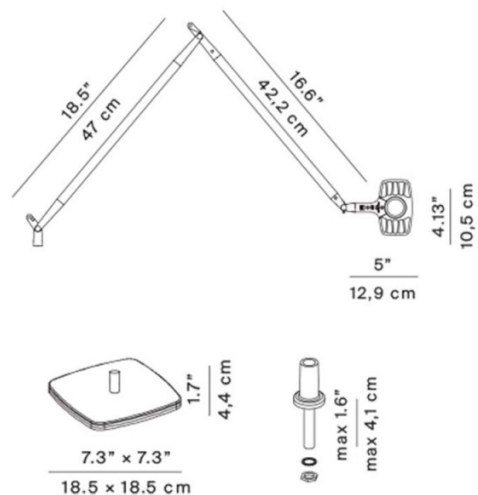

The Otto Watt Table Lamp can also be oriented 360° for direct or indirect lighting, meaning you can personalise your space. This lamp is easy to place, easy to adjust and requires no additional wiring. A modern and elegant task light, the Otto Watt Table Lamp is designed to produce an astonishing level of light efficiency with an energy demand of only 8W. This task light saves energy without affecting functionality. Otto Watt stands out for its slim yet solid lines, granting stability and easy handling.

PRODUCT SPECIFICATION

- Light Source:** 8W, 3000K, 371 Lumens
- IP Code:** 20
- Dimming:** Integrated dimmer on the product.
- Dimensions:** Max Base Height: 89.2cm
Base Width: 18.5cm
Head Height: 12.9cm
Head Width: 10.5cm