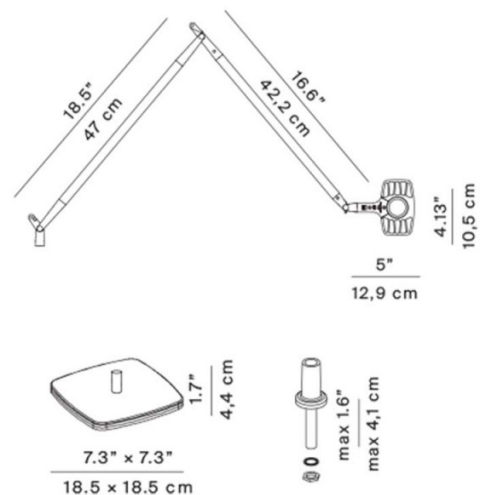

The Otto Watt Table Lamp can also be oriented 360° for direct or indirect lighting, meaning you can personalise your space. This lamp is easy to place, easy to adjust and requires no additional wiring. A modern and elegant task light, the Otto Watt Table Lamp is designed to produce an astonishing level of light efficiency with an energy demand of only 8W. This task light saves energy without affecting functionality. Otto Watt stands out for its slim yet solid lines, granting stability and easy handling.

PRODUCT SPECIFICATION

Light Source: 8W, 3000K, 371 Lumens

IP Code: 20

Dimming: Integrated dimmer on the product.

Dimensions: Max Base Height: 89.2cm
Base Width: 18.5cm
Head Height: 12.9cm
Head Width: 10.5cm