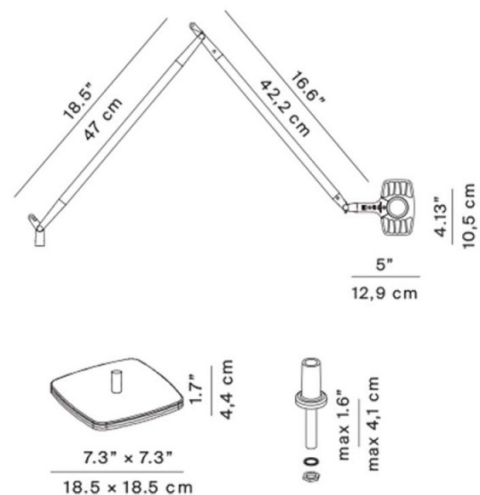

The Otto Watt Table Lamp can also be oriented 360° for direct or indirect lighting, meaning you can personalise your space. This lamp is easy to place, easy to adjust and requires no additional wiring. A modern and elegant task light, the Otto Watt Table Lamp is designed to produce an astonishing level of light efficiency with an energy demand of only 8W. This task light saves energy without affecting functionality. Otto Watt stands out for its slim yet solid lines, granting stability and easy handling.

## PRODUCT SPECIFICATION

- Light Source:** 8W, 3000K, 371 Lumens
- IP Code:** 20
- Dimming:** Integrated dimmer on the product.
- Dimensions:** Max Base Height: 89.2cm  
Base Width: 18.5cm  
Head Height: 12.9cm  
Head Width: 10.5cm