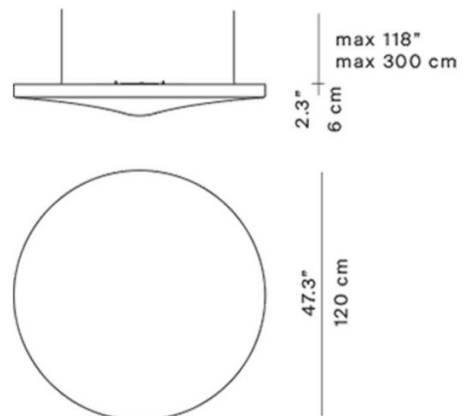

Luceplan Pétale LED Round Pendant

LA9814-ROUND

SOURCE: <https://www.davidvillagelighting.co.uk/product/Luceplan-Ptale-LED-Round-Pendant/11204>

PRODUCT DESCRIPTION

Designer: Odile Decq

Luceplan Round Petale Pendant

PRODUCT SPECIFICATION

- Light Source:** 18W, 3000K, 1303 Lumens
+
45W, 2700K direct optic
- IP Code:** 20
- Dimming:** Dimmable via Dali dimming systems. Please consult your electrician, additional wiring may be required.
- Dimensions:** Max Drop: 300cm
Body: Ø120cm
Depth: 6cm