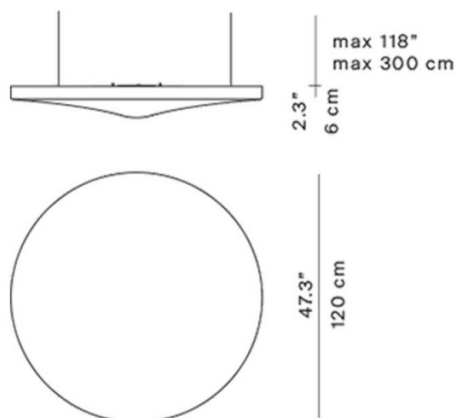

Luceplan Pétale LED Round Pendant

LA9814-ROUND

SOURCE: <https://www.davidvillagelighting.co.uk/product/Luceplan-Ptale-LED-Round-Pendant/11204>

PRODUCT DESCRIPTION

Designer: Odile Decq

Luceplan Round Petale Pendant

PRODUCT SPECIFICATION

- Light Source:** 18W, 3000K, 1303 Lumens
+
45W, 2700K direct optic
- IP Code:** 20
- Dimming:** Dimmable via Dali dimming systems.
Please consult your electrician, additional wiring may be required.
- Dimensions:** Max Drop: 300cm
Body: Ø120cm
Depth: 6cm