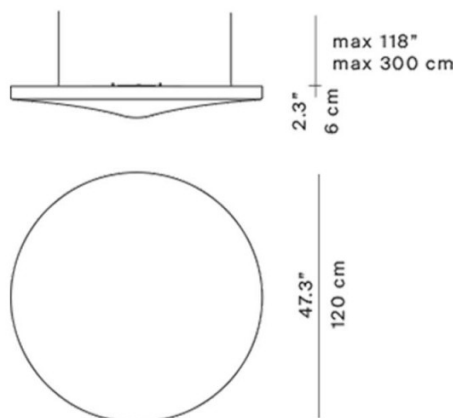

Luceplan Pétale LED Round Pendant

LA9814-ROUND

SOURCE: <https://www.davidvillagelighting.co.uk/product/Luceplan-Ptale-LED-Round-Pendant/11204>

PRODUCT DESCRIPTION

Designer: Odile Decq

Luceplan Round Petale Pendant

PRODUCT SPECIFICATION

- Light Source:** 18W, 3000K, 1303 Lumens
+
45W, 2700K direct optic
- IP Code:** 20
- Dimming:** Dimmable via Dali dimming systems.
Please consult your electrician, additional wiring may be required.
- Dimensions:** Max Drop: 300cm
Body: Ø120cm
Depth: 6cm