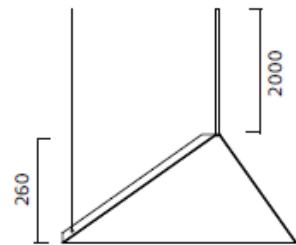

Zero Top Pendant LED

LA9805

SOURCE: <https://www.davidvillagelighting.co.uk/product/Zero-Top-Pendant-LED/11183>

PRODUCT DESCRIPTION

Designer: Tham & Videgård

White or black painted metal. Diffuser in matt acrylic. The angle of the shade can be adjusted with a wire.

For further details, pricing and orders please [contact us](#).

PRODUCT SPECIFICATION

Light Source: 17W, 3000K, 1222 lumens

IP Code: 20

Dimensions: 65 cm side width
26 cm shade height
200 cm cable length

For all sales and technical enquiries, please contact: