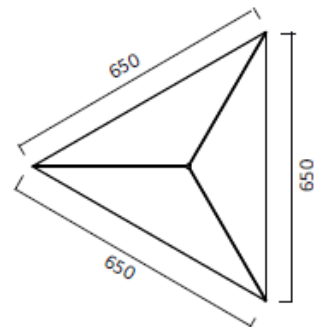

Zero Top Pendant LED

LA9805

SOURCE: <https://www.davidvillagelighting.co.uk/product/Zero-Top-Pendant-LED/11183>

PRODUCT DESCRIPTION

Designer: Tham & Videgård

White or black painted metal. Diffuser in matt acrylic. The angle of the shade can be adjusted with a wire.

For further details, pricing and orders please [contact us](#).

PRODUCT SPECIFICATION

Light Source: 17W, 3000K, 1222 lumens

IP Code: 20

Dimensions: 65 cm side width
26 cm shade height
200 cm cable length

For all sales and technical enquiries, please contact: