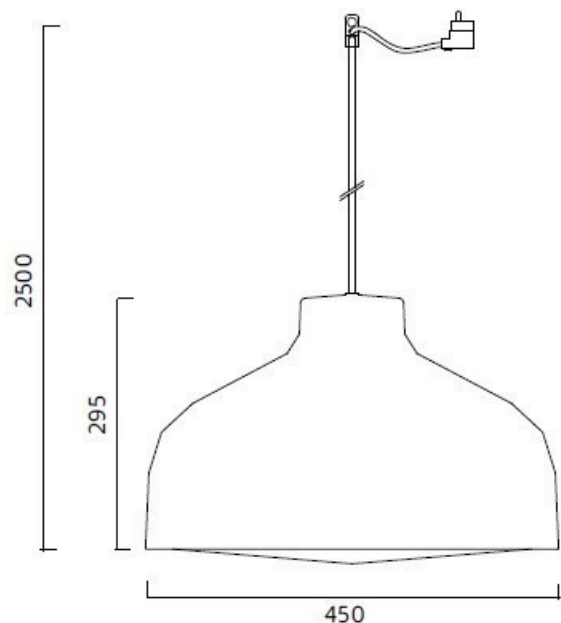

Zero Lens Large Pendant

LA9635

SOURCE: <https://www.davidvillagelighting.co.uk/product/Zero-Lens-Large-Pendant/11155>

PRODUCT DESCRIPTION

Designer: Jens Fager

Painted aluminium and matt acrylic. 450 mm diameter.

Light Source: max 60W E27 (excluded)

IP Code: 20

Dimensions: Ø 45 cm shade
29.5 cm shade height
250 cm cable length

For all sales and technical enquiries, please contact:

+44 (0)114 263 4266

info@davidvillagelighting.co.uk