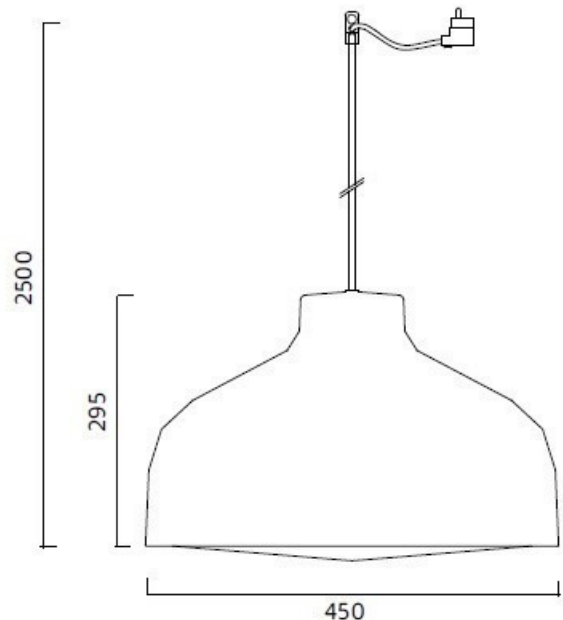

Zero Lens Large Pendant

LA9635

SOURCE: <https://www.davidvillagelighting.co.uk/product/Zero-Lens-Large-Pendant/11155>

PRODUCT DESCRIPTION

Designer: Jens Fager

Painted aluminium and matt acrylic. 450 mm diameter.

Light Source: max 60W E27 (excluded)

IP Code: 20

Dimensions: Ø 45 cm shade
29.5 cm shade height
250 cm cable length

For all sales and technical enquiries, please contact:

+44 (0)114 263 4266

info@davidvillagelighting.co.uk