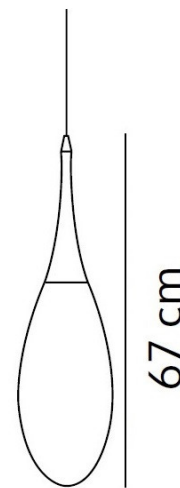

kdl*n*

KDLN Spillo Suspension Light

LA9782

SOURCE: <https://www.davidvillagelighting.co.uk/product/KDLN-Spillo-Suspension-Light/11124>

PRODUCT DESCRIPTION

Designer: Constantin Wortmann

KDLN Spillo Suspension Light

This Spillo suspension could be placed above a table or down a staircase in a cluster. This suspension is a simple modern design that could fit beautifully into any interior. The designer, [Constantin Wortmann](#), designed the [Spillo collection](#) with the belief that 'a product needs more than perfect function and ergonomics, a product needs some poetry'. This is clear in the fluidity and minimalism of the Spillo that aims to imitate a droplet or dewdrop gently suspended in midair.

PRODUCT SPECIFICATION

Light Source: 1 x Max 21W E27 (excluded)

IP Code: 20

Dimming: Dimmable via mains phase dimming.

Dimensions: Ø18cm
Height: 67cm
Ceiling: Ø12cm
Cable Length: 180cm

Ø 12 cm

4,5 cm

Ø 18 cm