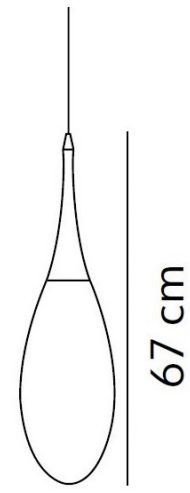

This Spillo suspension could be placed above a table or down a staircase in a cluster. This suspension is a simple modern design that could fit beautifully into any interior. The designer, [Constantin Wortmann](#), designed the [Spillo collection](#) with the belief that 'a product needs more than perfect function and ergonomics, a product needs some poetry'. This is clear in the fluidity and minimalism of the Spillo that aims to imitate a droplet or dewdrop gently suspended in midair.

### PRODUCT SPECIFICATION

- Light Source:** 1 x Max 21W E27 (excluded)
- IP Code:** 20
- Dimming:** Dimmable via mains phase dimming.
- Dimensions:** Ø18cm  
Height: 67cm  
Ceiling: Ø12cm  
Cable Length: 180cm

Ø 12 cm

4,5 cm

Ø 18 cm

**For all sales and technical enquiries, please contact:**

+44 (0)114 263 4266

[info@davidvillagelighting.co.uk](mailto:info@davidvillagelighting.co.uk)

[www.davidvillagelighting.co.uk](http://www.davidvillagelighting.co.uk)