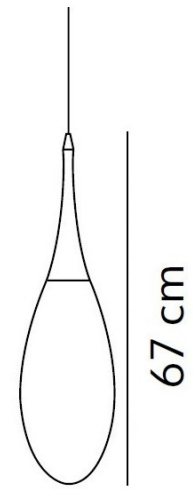

kdl'n

KDLN Spillo Suspension Light

LA9782

SOURCE: <https://www.davidvillagelighting.co.uk/product/KDLN-Spillo-Suspension-Light/11124>

PRODUCT DESCRIPTION

Designer: Constantin Wortmann

KDLN Spillo Suspension Light

This Spillo suspension could be placed above a table or down a staircase in a cluster. This suspension is a simple modern design that could fit beautifully into any interior. The designer, [Constantin Wortmann](#), designed the [Spillo collection](#) with the belief that 'a product needs more than perfect function and ergonomics, a product needs some poetry'. This is clear in the fluidity and minimalism of the Spillo that aims to imitate a droplet or dewdrop gently suspended in midair.

PRODUCT SPECIFICATION

- Light Source:** 1 x Max 21W E27 (excluded)
- IP Code:** 20
- Dimming:** Dimmable via mains phase dimming.
- Dimensions:** Ø18cm
Height: 67cm
Ceiling: Ø12cm
Cable Length: 180cm

Ø 12 cm

4,5 cm

Ø 18 cm

For all sales and technical enquiries, please contact:

+44 (0)114 263 4266

info@davidvillagelighting.co.uk

www.davidvillagelighting.co.uk