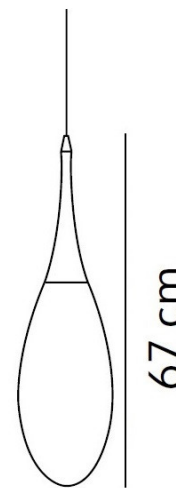

kdl*n*

KDLN Spillo Suspension Light

LA9782

SOURCE: <https://www.davidvillagelighting.co.uk/product/KDLN-Spillo-Suspension-Light/11124>

PRODUCT DESCRIPTION

Designer: Constantin Wortmann

KDLN Spillo Suspension Light

This rotation moulded design aims to imitate the motion of fluid and water droplets. This simplistic and elegant light hangs beautifully from the ceiling as if a dewdrop hangs from a leaf. When switched on, the Spillo suspension delicately diffuses light out into a room and illuminated the stunningly designed shade.

This Spillo suspension could be placed above a table or down a staircase in a cluster. This suspension is a simple modern design that could fit beautifully into any interior. The designer, [Constantin Wortmann](#), designed the [Spillo collection](#) with the belief that 'a product needs more than perfect function and ergonomics, a product needs some poetry'. This is clear in the fluidity and minimalism of the Spillo that aims to imitate a droplet or dewdrop gently suspended in midair.

PRODUCT SPECIFICATION

Light Source: 1 x Max 21W E27 (excluded)

IP Code: 20

Dimming: Dimmable via mains phase dimming.

Dimensions: Ø18cm
Height: 67cm
Ceiling: Ø12cm
Cable Length: 180cm

Ø 12 cm

4,5 cm

Ø 18 cm