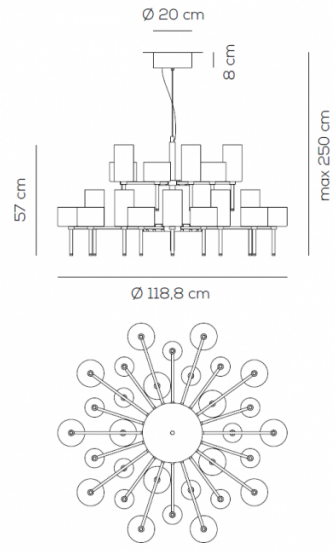

**Axolight**

**Axolight Spillray 30 Suspension**

LA3521

SOURCE: <https://www.davidvillagelighting.co.uk/product/Axolight-Spillray-30-Suspension/11110>

**PRODUCT DESCRIPTION**

Designer: Manuel Vivian

**Spillray 30 Suspension Light by Axolight**

A part of the spectacular [Axolight Spillray collection](#), the Spillray 30 suspension is a modern chandelier designed by Manuel Vivian. The suspension is made from 30 individual lights held in chrome finished structure that is made from 2 circular layers. Each lampshade is made from blown glass which is available in various colours.

The Spillray 30 suspension light works perfectly as a main light and can be used to maximum effect in spaces with high ceilings. You can use in a large reception area or use over your dining table to create a decadent and elegant atmosphere. The suspension light reveals each individual light source creating a wonderful effect where the light twinkles in each shade.

**PRODUCT SPECIFICATION**

- Light Source:** 30 x max 1.5W 12V<sub>DC</sub> LED G4 non dimmable (included by Axolight)
- IP Code:** 20
- Dimming:** Non dimmable.
- Dimensions:** Ø 118 cm  
57 cm height  
250 cm max drop height