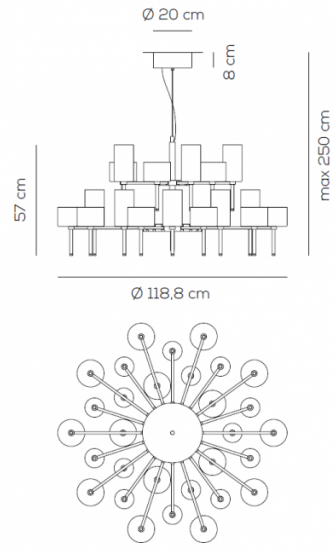

Axolight

Axolight Spillray 30 Suspension

LA3521

SOURCE: <https://www.davidvillagelighting.co.uk/product/Axolight-Spillray-30-Suspension/11110>

PRODUCT DESCRIPTION

Designer: Manuel Vivian

Spillray 30 Suspension Light by Axolight

A part of the spectacular [Axolight Spillray collection](#), the Spillray 30 suspension is a modern chandelier designed by Manuel Vivian. The suspension is made from 30 individual lights held in chrome finished structure that is made from 2 circular layers. Each lampshade is made from blown glass which is available in various colours.

The Spillray 30 suspension light works perfectly as a main light and can be used to maximum effect in spaces with high ceilings. You can use in a large reception area or use over your dining table to create a decadent and elegant atmosphere. The suspension light reveals each individual light source creating a wonderful effect where the light twinkles in each shade.

PRODUCT SPECIFICATION

- Light** 30 x max 1.5W 12V_{DC} LED G4 non dimmable
- Source:** (included by Axolight)
- IP Code:** 20
- Dimming:** Non dimmable.
- Dimensions:** Ø 118 cm
57 cm height
250 cm max drop height