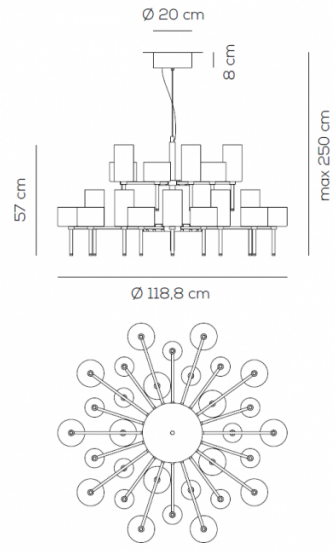

**Axolight**

**Axolight Spillray 30 Suspension**

LA3521

SOURCE: <https://www.davidvillagelighting.co.uk/product/Axolight-Spillray-30-Suspension/11110>

**PRODUCT DESCRIPTION**

Designer: Manuel Vivian

**Spillray 30 Suspension Light by Axolight**

A part of the spectacular [Axolight Spillray collection](#), the Spillray 30 suspension is a modern chandelier designed by Manuel Vivian. The suspension is made from 30 individual lights held in chrome finished structure that is made from 2 circular layers. Each lampshade is made from blown glass which is available in various colours.

The Spillray 30 suspension light works perfectly as a main light and can be used to maximum effect in spaces with high ceilings. You can use in a large reception area or use over your dining table to create a decadent and elegant atmosphere. The suspension light reveals each individual light source creating a wonderful effect where the light twinkles in each shade.

**PRODUCT SPECIFICATION**

- Light** 30 x max 1.5W 12V<sub>DC</sub> LED G4 non dimmable
- Source:** (included by Axolight)
- IP Code:** 20
- Dimming:** Non dimmable.
- Dimensions:** Ø 118 cm  
57 cm height  
250 cm max drop height