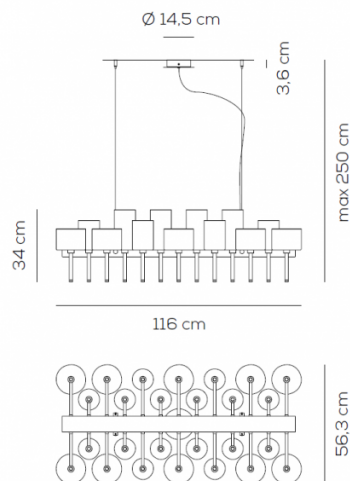

**Axolight**

**Axolight Spillray 26 Linear  
Suspension**

LA3522

SOURCE: <https://www.davidvillagelighting.co.uk/product/Axolight-Spillray-26-Linear-Suspension/11109>

**PRODUCT DESCRIPTION**

Designer: Manuel Vivian

**Spillray 26 Suspension Light by  
Axolight**

The Spillray 26 suspension was designed by Manuel Vivian as part of the [Axolight Spillray collection](#). The suspension is a stunning and eye-catching rectangular chandelier, suitable for creating an effective illumination for the space. The light is made up from 26 individual lights that all have a glass lampshade in different shapes.

**PRODUCT SPECIFICATION**

- Light** 26 x max 1.5W 12V<sub>DC</sub> LED G4 non dimmable
- Source:** (included by Axolight)
- IP Code:** 20
- Dimming:** Non dimmable.
- Dimensions:** 116 cm length  
56.3 cm width  
34 cm height  
250 cm max drop height  
Ø 14.5 x 3.6 cm ceiling canopy