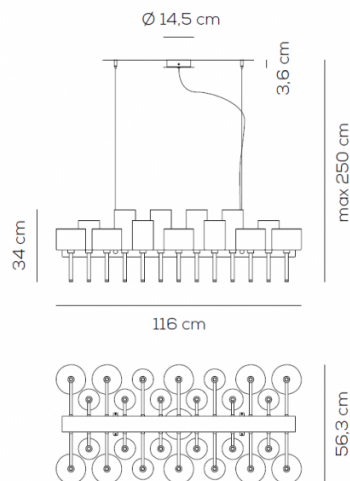

Axolight

Axolight Spillray 26 Linear Suspension

LA3522

SOURCE: <https://www.davidvillagelighting.co.uk/product/Axolight-Spillray-26-Linear-Suspension/11109>

PRODUCT DESCRIPTION

Designer: Manuel Vivian

Spillray 26 Suspension Light by Axolight

The Spillray 26 suspension was designed by Manuel Vivian as part of the [Axolight Spillray collection](#). The suspension is a stunning and eye-catching rectangular chandelier, suitable for creating an effective illumination for the space. The light is made up from 26 individual lights that all have a glass lampshade in different shapes.

PRODUCT SPECIFICATION

- Light** 26 x max 1.5W 12V_{DC} LED G4 non dimmable
- Source:** (included by Axolight)
- IP Code:** 20
- Dimming:** Non dimmable.
- Dimensions:** 116 cm length
56.3 cm width
34 cm height
250 cm max drop height
Ø 14.5 x 3.6 cm ceiling canopy