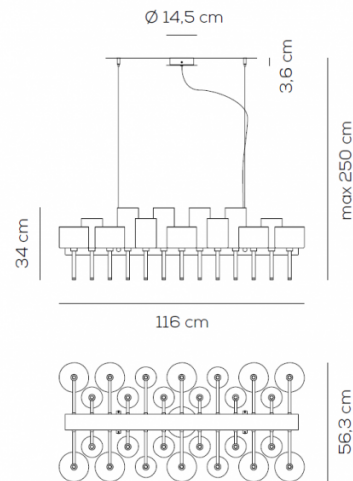

Axolight

Axolight Spillray 26 Linear Suspension

LA3522

SOURCE: <https://www.davidvillagelighting.co.uk/product/Axolight-Spillray-26-Linear-Suspension/11109>

PRODUCT DESCRIPTION

Designer: Manuel Vivian

Spillray 26 Suspension Light by Axolight

The Spillray 26 suspension was designed by Manuel Vivian as part of the [Axolight Spillray collection](#). The suspension is a stunning and eye-catching rectangular chandelier, suitable for creating an effective illumination for the space. The light is made up from 26 individual lights that all have a glass lampshade in different shapes.

PRODUCT SPECIFICATION

- Light** 26 x max 1.5W 12V_{DC} LED G4 non dimmable
- Source:** (included by Axolight)
- IP Code:** 20
- Dimming:** Non dimmable.
- Dimensions:** 116 cm length
56.3 cm width
34 cm height
250 cm max drop height
Ø 14.5 x 3.6 cm ceiling canopy