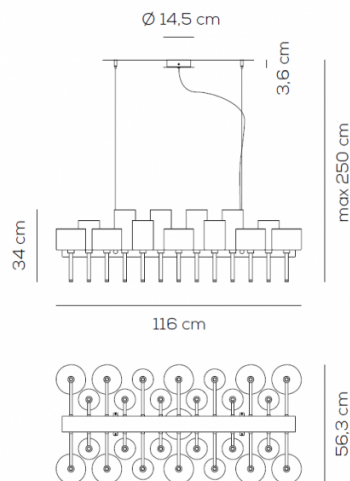

Axolight

**Axolight Spillray 26 Linear
Suspension**

LA3522

SOURCE: <https://www.davidvillagelighting.co.uk/product/Axolight-Spillray-26-Linear-Suspension/11109>

PRODUCT DESCRIPTION

Designer: Manuel Vivian

**Spillray 26 Suspension Light by
Axolight**

The Spillray 26 suspension was designed by Manuel Vivian as part of the [Axolight Spillray collection](#). The suspension is a stunning and eye-catching rectangular chandelier, suitable for creating an effective illumination for the space. The light is made up from 26 individual lights that all have a glass lampshade in different shapes.

PRODUCT SPECIFICATION

- Light** 26 x max 1.5W 12V_{DC} LED G4 non dimmable
- Source:** (included by Axolight)
- IP Code:** 20
- Dimming:** Non dimmable.
- Dimensions:** 116 cm length
56.3 cm width
34 cm height
250 cm max drop height
Ø 14.5 x 3.6 cm ceiling canopy