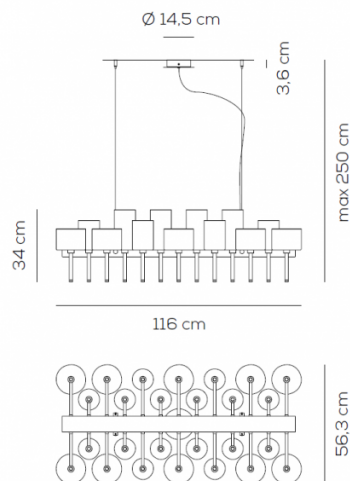

**Axolight**

**Axolight Spillray 26 Linear Suspension**

LA3522

SOURCE: <https://www.davidvillagelighting.co.uk/product/Axolight-Spillray-26-Linear-Suspension/11109>

**PRODUCT DESCRIPTION**

Designer: Manuel Vivian

**Spillray 26 Suspension Light by Axolight**

The Spillray 26 suspension was designed by Manuel Vivian as part of the [Axolight Spillray collection](#). The suspension is a stunning and eye-catching rectangular chandelier, suitable for creating an effective illumination for the space. The light is made up from 26 individual lights that all have a glass lampshade in different shapes.

**PRODUCT SPECIFICATION**

- Light** 26 x max 1.5W 12V<sub>DC</sub> LED G4 non dimmable
- Source:** (included by Axolight)
- IP Code:** 20
- Dimming:** Non dimmable.
- Dimensions:** 116 cm length  
56.3 cm width  
34 cm height  
250 cm max drop height  
Ø 14.5 x 3.6 cm ceiling canopy