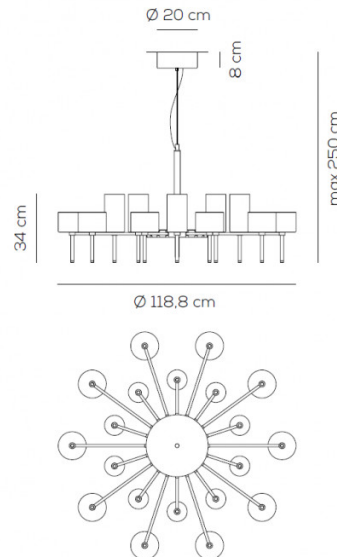

**Axolight**

**Axolight Spillray 20 Suspension**

LA3520

SOURCE: <https://www.davidvillagelighting.co.uk/product/Axolight-Spillray-20-Suspension/11108>

**PRODUCT DESCRIPTION**

Designer: Manuel Vivian

**Spillray 20 Suspension Light by Axolight**

Designed by Manuel Vivian, the Spillray 20 suspension is a spectacular and magnificent light that is made up of 20 different lights. Each light has a gorgeous glass lampshade, held by a chic chrome structure which gives it a modern look. The shades all have varying rectangular shapes which creates a wonderful, decadent effect.

The Spillray 20 suspension light acts as a contemporary chandelier, providing an effective glow with each light source being exposed through the glass shade. The suspension will look best in larger spaces and will function well as the main light for the room. Create a stunning effect in your space, whether at home or in a commercial setting.

**PRODUCT SPECIFICATION**

- Light Source:** 1 x max 1.5W 12V<sub>DC</sub> LED G4 non dimmable (included by Axolight)
- IP Code:** 20
- Dimming:** Non dimmable.
- Dimensions:** Ø 118.8 cm  
34 cm height  
Ø 20 x 8 cm ceiling rose  
max 250 cm drop height