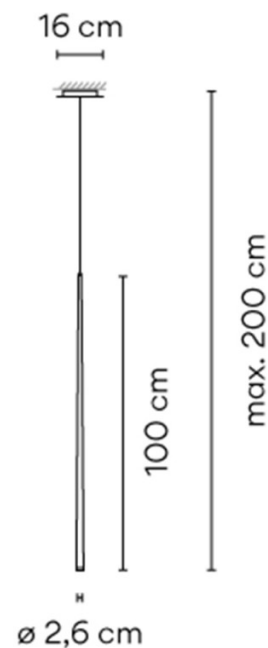

## PRODUCT SPECIFICATION

**Light Source:** 2.1W, 2700K, 181 Lumens.

**IP Code:** 20

**Dimming:** Non-dimmable.

**Dimensions:** Ø2.6cm  
Shade Height: 100cm  
Maximum Drop: 200cm

**For all sales and technical enquiries, please contact:**