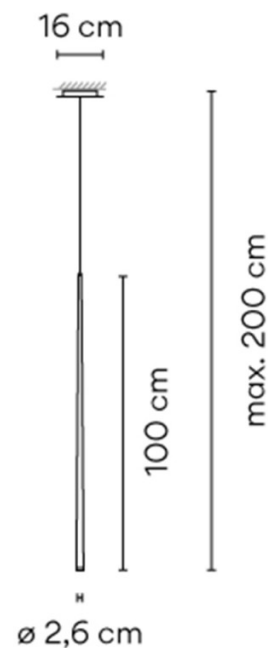

VIBIA

Vibia Slim 0920 LED Pendant

LA9748

SOURCE: <https://www.davidvillagelighting.co.uk/product/Vibia-Slim-0920-LED-Pendant/11073>

PRODUCT DESCRIPTION

Designer: Jordi Vilardell

Vibia Slim 0920 LED Pendant

Designed by Jordi Vilardell, the Vibia Slim 0920 LED Pendant is a slender and elegant lighting solution, it produces a direct downlight that illuminates the surface below. Thanks to a built-in diffuser, the light from the Vibia Slim LED Pendant is a warm white glow (2700k) that produces functional and glare-free illumination.

PRODUCT SPECIFICATION

Light Source: 2.1W, 2700K, 181 Lumens.

IP Code: 20

Dimming: Non-dimmable.

Dimensions: Ø2.6cm
Shade Height: 100cm
Maximum Drop: 200cm

For all sales and technical enquiries, please contact: