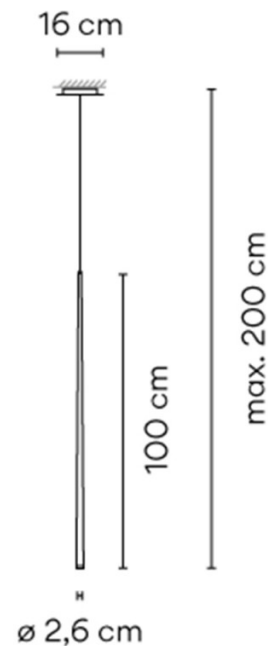

## PRODUCT SPECIFICATION

**Light Source:** 2.1W, 2700K, 181 Lumens.

**IP Code:** 20

**Dimming:** Non-dimmable.

**Dimensions:** Ø2.6cm  
Shade Height: 100cm  
Maximum Drop: 200cm

**For all sales and technical enquiries, please contact:**