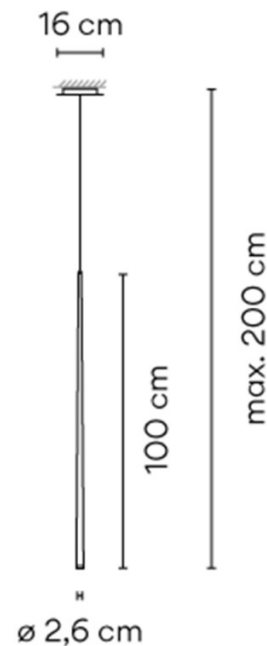

PRODUCT SPECIFICATION

Light Source: 2.1W, 2700K, 181 Lumens.

IP Code: 20

Dimming: Non-dimmable.

Dimensions: Ø2.6cm
Shade Height: 100cm
Maximum Drop: 200cm

For all sales and technical enquiries, please contact: