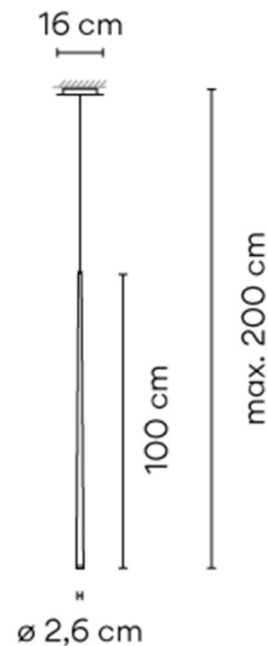

VIBIA

Vibia Slim 0920 LED Pendant

LA9748

SOURCE: <https://www.davidvillagelighting.co.uk/product/Vibia-Slim-0920-LED-Pendant/11073>

PRODUCT DESCRIPTION

Designer: Jordi Vilardell

Vibia Slim 0920 LED Pendant

Designed by Jordi Vilardell, the Vibia Slim 0920 LED Pendant is a slender and elegant lighting solution, it produces a direct downlight that illuminates the surface below. Thanks to a built-in diffuser, the light from the Vibia Slim LED Pendant is a warm white glow (2700k) that produces functional and glare-free illumination.

The Vibia Slim Pendant boasts a graceful silhouette, which was the inspiration behind the name, that is dramatic but unobtrusive and is a beautiful addition to both residential and commercial spaces. Available in a range of colours, the Slim Pendant makes a statement when suspended above counters, dining tables, kitchen islands or stairwells. It can be displayed individually or in larger clusters for more open spaces.

The Vibia Slim collection comes non-dimmable as standard. For a dimmable version please [contact](#) us for more information and pricing.

This pendant can also be supplied with a colour temperature of 3000K or 4000K upon request.

PRODUCT SPECIFICATION

Light Source: 2.1W, 2700K, 181 Lumens.

IP Code: 20

Dimming: Non-dimmable.

Dimensions: Ø2.6cm
Shade Height: 100cm
Maximum Drop: 200cm