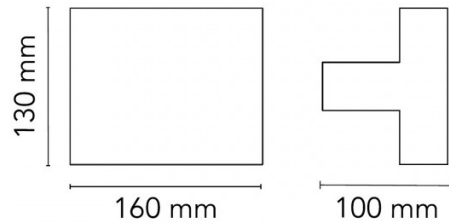

The geometric shape of the Tight Light LED light brings balance to the wall and makes the design pleasing to the eye. The wall lamp provides a direct and indirect light output with an integrated LED light source.

PRODUCT SPECIFICATION

- Light Source:** 2 x 10W, 3000K, 1989 lumens
- IP Code:** 20
- Dimming:** Non-dimmable
- Dimensions:** 16cm width
13cm height
10cm depth

For all sales and technical enquiries, please contact: