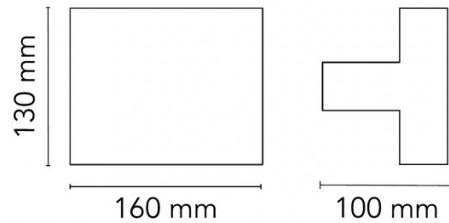

The geometric shape of the Tight Light LED light brings balance to the wall and makes the design pleasing to the eye. The wall lamp provides a direct and indirect light output with an integrated LED light source.

PRODUCT SPECIFICATION

Light Source: 2 x 10W, 3000K, 1989 lumens

IP Code: 20

Dimming: Non-dimmable

Dimensions: 16cm width  
13cm height  
10cm depth

For all sales and technical enquiries, please contact:

+44 (0)114 263 4266