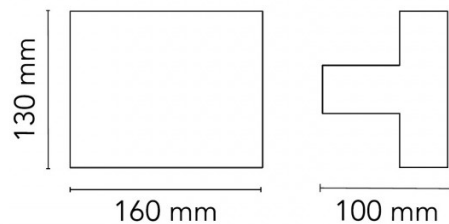

The geometric shape of the Tight Light LED light brings balance to the wall and makes the design pleasing to the eye. The wall lamp provides a direct and indirect light output with an integrated LED light source.

PRODUCT SPECIFICATION

Light Source: 2 x 10W, 3000K, 1989 lumens

IP Code: 20

Dimming: Non-dimmable

Dimensions: 16cm width
13cm height
10cm depth

For all sales and technical enquiries, please contact:

+44 (0)114 263 4266