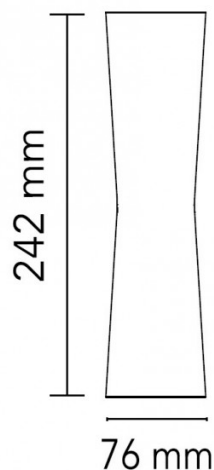

## PRODUCT SPECIFICATION

**Light Source:** 2 x 10W, 3000K, 637 lumens

**IP Code:** 55

**Dimming:** Non-Dimmable.

**Dimensions:** 24.2cm height  
7.6cm width

**For all sales and technical enquiries, please contact:**