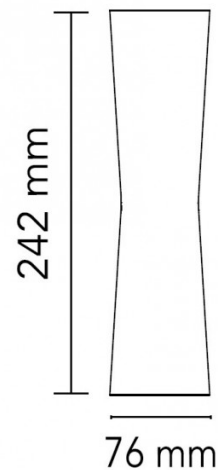

The Clessidra wall light, designed by Antonio Citterio, is a stylish and versatile contemporary design. Architectural and beautifully refined, the Clessidra wall lamp has a dual emission providing both up and down lighting and with a choice of either a narrow (20°+20°) or wide (40°+40°) beam angle from two 10W integrated LED's.

- Light Source:** 2 x 10W, 3000K, 637 lumens
- IP Code:** 55
- Dimming:** Non-Dimmable.
- Dimensions:** 24.2cm height  
7.6cm width

For all sales and technical enquiries, please contact:

+44 (0)114 263 4266