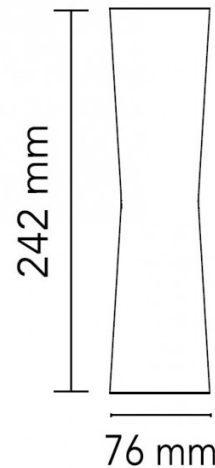

The Clessidra wall light, designed by Antonio Citterio, is a stylish and versatile contemporary design. Architectural and beautifully refined, the Clessidra wall lamp has a dual emission providing both up and down lighting and with a choice of either a narrow (20°+20°) or wide (40°+40°) beam angle from two 10W integrated LED's.

Light Source: 2 x 10W, 3000K, 637 lumens

IP Code: 55

Dimensions: 24.2cm height
7.6cm width

For all sales and technical enquiries, please contact:

+44 (0)114 263 4266

info@davidvillagelighting.co.uk

www.davidvillagelighting.co.uk