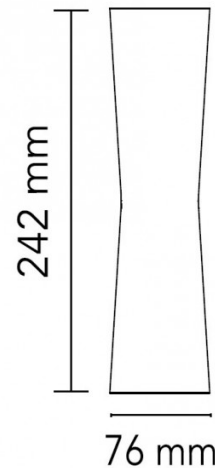

FLOS

Flos Clessidra LED Wall Light

LA9701

SOURCE: <https://www.davidvillagelighting.co.uk/product/Flos-Clessidra-LED-Wall-Light/10968>

PRODUCT DESCRIPTION

Designer: Antonio Citterio

Clessidra LED Wall Light by Flos

The Clessidra wall light, designed by Antonio Citterio, is a stylish and versatile contemporary design. Architectural and beautifully refined, the Clessidra wall lamp has a dual emission providing both up and down lighting and with a choice of either a narrow (20°+20°) or wide (40°+40°) beam angle from two 10W integrated LED's.

- Light Source: 2 x 10W, 3000K, 637 lumens
- IP Code: 55
- Dimming: Non-Dimmable.
- Dimensions: 24.2cm height
7.6cm width

For all sales and technical enquiries, please contact:

+44 (0)114 263 4266

info@davidvillagelighting.co.uk