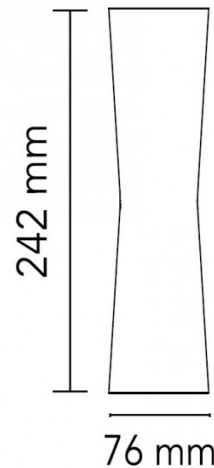

The Clessidra wall light, designed by Antonio Citterio, is a stylish and versatile contemporary design. Architectural and beautifully refined, the Clessidra wall lamp has a dual emission providing both up and down lighting and with a choice of either a narrow (20°+20°) or wide (40°+40°) beam angle from two 10W integrated LED's.

- Light Source: 2 x 10W, 3000K, 637 lumens
- IP Code: 55
- Dimming: Non-Dimmable.
- Dimensions: 24.2cm height  
7.6cm width

For all sales and technical enquiries, please contact:

+44 (0)114 263 4266

info@davidvillagelighting.co.uk