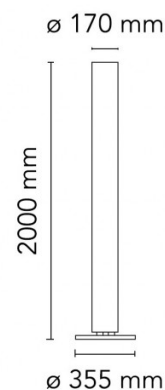

PRODUCT SPECIFICATION

- **Light** 1 x max 21W LED E27 + 1 x 16W LED E27
- **Source:** PAR38 (excluded)
- **IP Code:** 20
- **Dimming:** In line on/off switch included on cable
- **Dimensions:** Ø17cm top
  200cm height
  Ø35.5cm base
  285 cable length