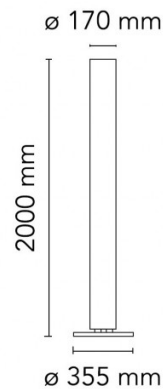

FLOS

Flos Stylos Floor Lamp

LA9698

SOURCE: <https://www.davidvillagelighting.co.uk/product/Flos-Stylos-Floor-Lamp/10965>

PRODUCT DESCRIPTION

Designer: Achille Castiglioni

Stylos Floor Lamp by Flos

The Flos Stylos Floor lamp was designed by the critically acclaimed Italian designer Achille Castiglioni who described his method of designing as 'to take out again and over again, until I will find the main design component: a minimum sign or a minimum shape required by the function. I want to get to say: less than this, I can't do it'. This has led to the design of the Stylos floor lamp that embodies quality minimalist Italian design, from its materiality to its silhouette. The floor lamp is formed of a silver powder-coated steel base on which an opaline extruded polymethylmethacrylate (PMMA) diffuser column sits proudly. This combination of materials highlights the characteristics of the shimmering base and the smooth simplicity of the opal column.

PRODUCT SPECIFICATION

- Light** 1 x max 21W LED E27 + 1 x 16W LED E27
- Source:** PAR38 (excluded)
- IP Code:** 20
- Dimming:** In line on/off switch included on cable
- Dimensions:** Ø17cm top
200cm height
Ø35.5cm base
285 cable length