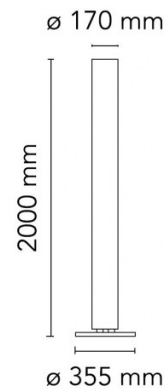

FLOS

Flos Stylos Floor Lamp

LA9698

SOURCE: <https://www.davidvillagelighting.co.uk/product/Flos-Stylos-Floor-Lamp/10965>

PRODUCT DESCRIPTION

Designer: Achille Castiglioni

Stylos Floor Lamp by Flos

The Flos Stylos Floor lamp was designed by the critically acclaimed Italian designer Achille Castiglioni who described his method of designing as 'to take out again and over again, until I will find the main design component: a minimum sign or a minimum shape required by the function. I want to get to say: less than this, I can't do it'. This has led to the design of the Stylos floor lamp that embodies quality minimalist Italian design, from its materiality to its silhouette. The floor lamp is formed of a silver powder-coated steel base on which an opaline extruded polymethylmethacrylate (PMMA) diffuser column sits proudly. This combination of materials highlights the characteristics of the shimmering base and the smooth simplicity of the opal column.

PRODUCT SPECIFICATION

- Light** 1 x max 21W LED E27 + 1 x 16W LED E27
- Source:** PAR38 (excluded)
- IP Code:** 20
- Dimming:** In line on/off switch included on cable
- Dimensions:** Ø17cm top
200cm height
Ø35.5cm base
285 cable length