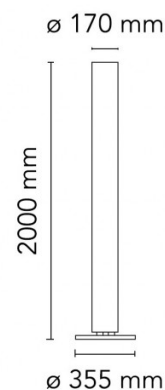

## PRODUCT SPECIFICATION

- Light** 1 x max 21W LED E27 + 1 x 16W LED E27
- Source:** PAR38 (excluded)
- IP Code:** 20
- Dimming:** In line on/off switch included on cable
- Dimensions:** Ø17cm top  
200cm height  
Ø35.5cm base  
285 cable length