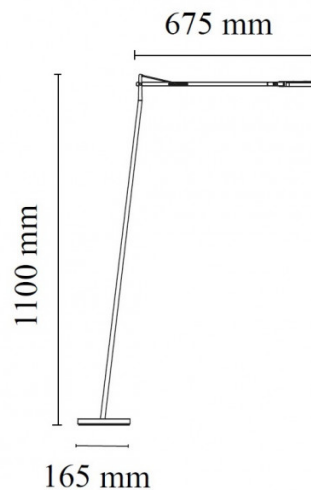

Described as a revolutionary task light, the Kelvin LED floor lamp by designer Antonio Citterio is a highly adjustable lamp providing direct light. The 30 powerful LEDs are mounted on a square lamp head which is directional.

The [Kelvin range](#) of lights by Flos also includes a table lamp, wall light and both forms in green modes.

PRODUCT SPECIFICATION

- Light Source:** 8W, 2700K, 568 Lumens
- IP Code:** 20
- Dimming:** Integrated dimmer on the product.
- Dimensions:** Height: 110cm
Length: 67.5cm
Base Width: 16.5cm