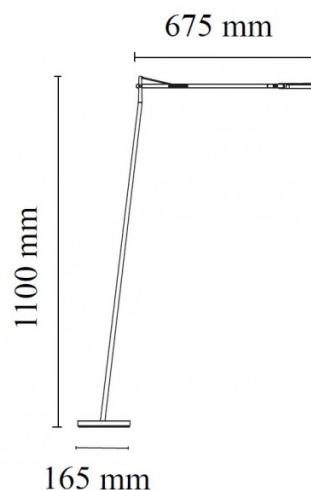

Described as a revolutionary task light, the Kelvin LED floor lamp by designer Antonio Citterio is a highly adjustable lamp providing direct light. The 30 powerful LEDs are mounted on a square lamp head which is directional.

The [Kelvin range](#) of lights by Flos also includes a table lamp, wall light and both forms in green modes.

PRODUCT SPECIFICATION

- Light Source:** 8W, 2700K, 568 Lumens
- IP Code:** 20
- Dimming:** Integrated dimmer on the product.
- Dimensions:** Height: 110cm
Length: 67.5cm
Base Width: 16.5cm