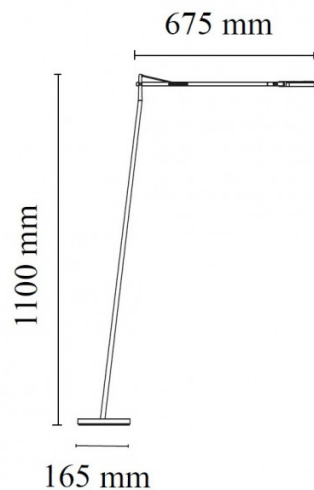

Described as a revolutionary task light, the Kelvin LED floor lamp by designer Antonio Citterio is a highly adjustable lamp providing direct light. The 30 powerful LEDs are mounted on a square lamp head which is directional.

The [Kelvin range](#) of lights by Flos also includes a table lamp, wall light and both forms in green modes.

PRODUCT SPECIFICATION

- Light Source:** 8W, 2700K, 568 Lumens
- IP Code:** 20
- Dimming:** Integrated dimmer on the product.
- Dimensions:** Height: 110cm
Length: 67.5cm
Base Width: 16.5cm