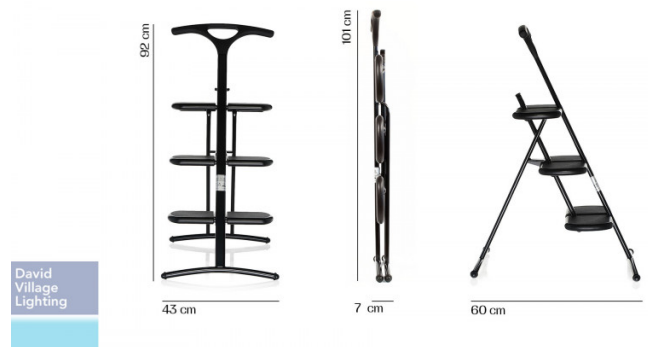

Practical, functional and elegant, the Tiramisu stepladder is the perfect fit for any furnishing scheme. The structural design of the Tiramisu consists of the curved bars that offer support and a handle which is both a robust feature for use, but also a functional tool for storage.

The advanced design of the Tiramisu allows you to mount the stepladder on the wall. A lightweight structure due to the material and a practical closing mechanism constitute the Tiramisu a must have in your home. The Tiramisu is available in white, black or metallised dark grey.

*The stepladder can support a maximum weight of 260kg.*

**Material:**

Frame - Painted steel

Steps - Fiberglass reinforced polypropylene

**PRODUCT SPECIFICATION**

**Dimensions:** 43 cm width  
92 cm height  
60 cm opening depth  
7 cm x 101 cm x 43 cm folded