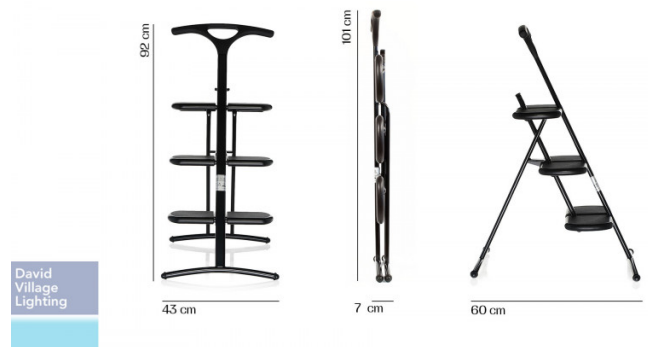

Practical, functional and elegant, the Tiramisu stepladder is the perfect fit for any furnishing scheme. The structural design of the Tiramisu consists of the curved bars that offer support and a handle which is both a robust feature for use, but also a functional tool for storage.

The advanced design of the Tiramisu allows you to mount the stepladder on the wall. A lightweight structure due to the material and a practical closing mechanism constitute the Tiramisu a must have in your home. The Tiramisu is available in white, black or metallised dark grey.

*The stepladder can support a maximum weight of **260kg**.*

Material:

Frame - Painted steel

Steps - Fiberglass reinforced polypropylene

PRODUCT SPECIFICATION

Dimensions: 43 cm width
92 cm height
60 cm opening depth
7 cm x 101 cm x 43 cm folded