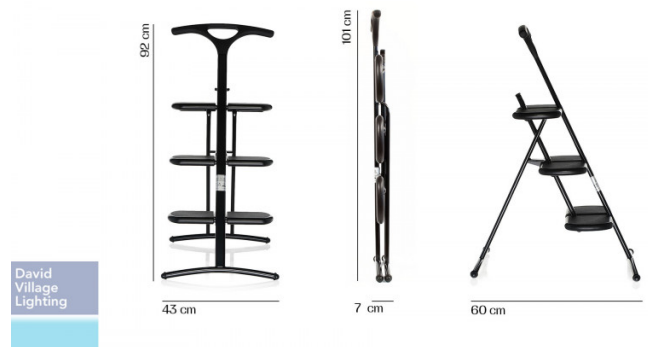

Practical, functional and elegant, the Tiramisu stepladder is the perfect fit for any furnishing scheme. The structural design of the Tiramisu consists of the curved bars that offer support and a handle which is both a robust feature for use, but also a functional tool for storage.

The advanced design of the Tiramisu allows you to mount the stepladder on the wall. A lightweight structure due to the material and a practical closing mechanism constitute the Tiramisu a must have in your home. The Tiramisu is available in white, black or metallised dark grey.

The stepladder can support a maximum weight of 260kg.

Material:

Frame - Painted steel

Steps - Fiberglass reinforced polypropylene

PRODUCT SPECIFICATION

Dimensions: 43 cm width
92 cm height
60 cm opening depth
7 cm x 101 cm x 43 cm folded