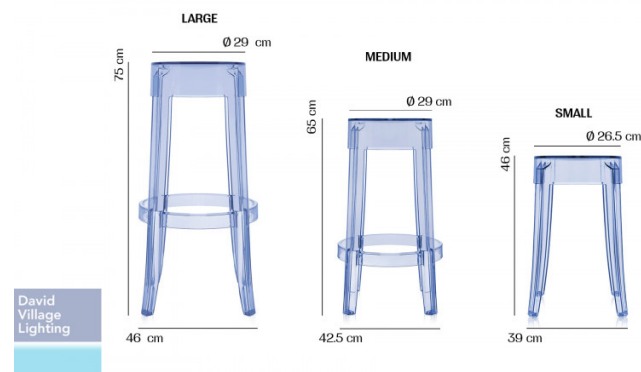

Kartell

Kartell Charles Ghost Stool

LA9683

SOURCE: <https://www.davidvillagelighting.co.uk/product/Kartell-Charles-Ghost-Stool/10949>

PRODUCT DESCRIPTION

Designer: Philippe Starck & Eugeni Quitllet

Charles Ghost Stool by Kartell

The Charles Ghost stool brings back memories of the classic 19th century stools with a modern pinch. The stools are made of a single block of poly-carbonate, a material classed as indestructible allowing you to use the Charles Ghost everywhere. Suitable for both indoor and outdoor use as well as in private or commercial settings.

The stool collection is available in three heights (75cm, 65cm and 46cm) and come in a range of transparent and matt colour options. The stools look marvellous next to your counter or kitchen bench. The Charles Ghost is also ideal for commercial settings as their modern and colourful qualities allow you to create your own chromatic mixtures and bring colour into the space.

Please note that due to the packaging process, Charles Ghost stools must be ordered in pairs of the same colour.

PRODUCT SPECIFICATION

Dimensions: Small 4897 - 46cm x 39cm x 26.5cm
 Medium 4898 - 65cm x 42.5cm x 29cm
 Large 4899 - 75cm x 46cm x 29cm