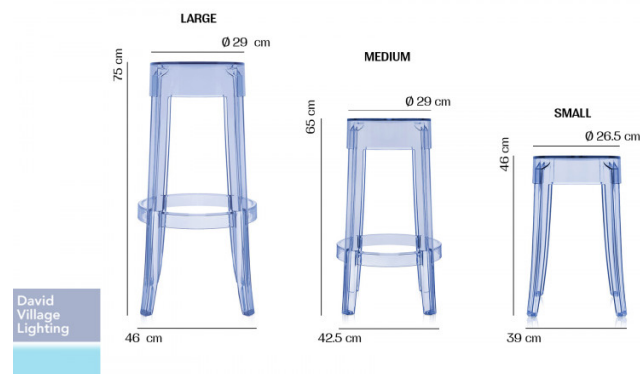

**Charles Ghost Stool by Kartell**

The Charles Ghost stool brings back memories of the classic 19th century stools with a modern pinch. The stools are made of a single block of poly-carbonate, a material classed as indestructible allowing you to use the Charles Ghost everywhere. Suitable for both indoor and outdoor use as well as in private or commercial settings.

The stool collection is available in three heights (75cm, 65cm and 46cm) and come in a range of transparent and matt colour options. The stools look marvellous next to your counter or kitchen bench. The Charles Ghost is also ideal for commercial settings as their modern and colourful qualities allow you to create your own chromatic mixtures and bring colour into the space.

**Please note** that due to the packaging process, Charles Ghost stools must be ordered in pairs of the same colour.

**PRODUCT SPECIFICATION**

**Dimensions:** Small 4897 - 46cm x 39cm x 26.5cm  
 Medium 4898 - 65cm x 42.5cm x 29cm  
 Large 4899 - 75cm x 46cm x 29cm