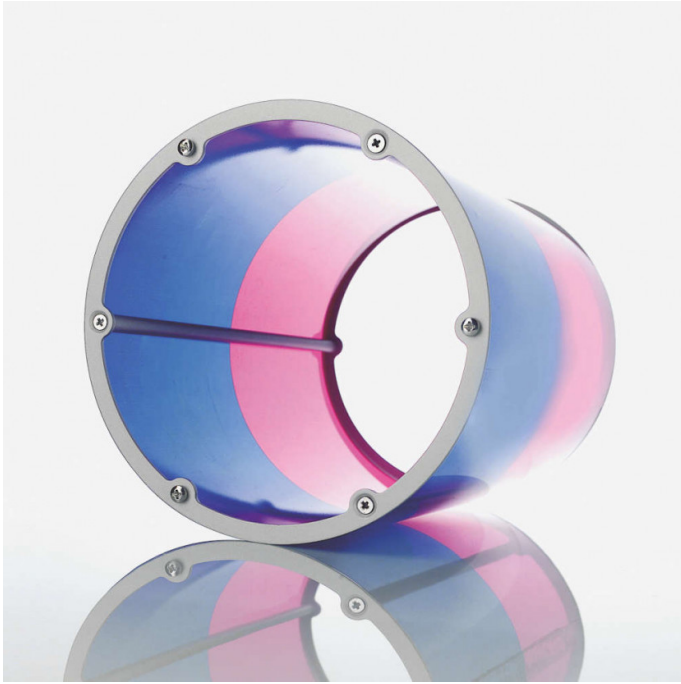

**Artemide**

## Artemide Nur Colour Filter

LA9681

SOURCE: <https://www.davidvillagelighting.co.uk/product/Artemide-Nur-Colour-Filter/10947>

#### Artemide Nur Colour Filter

A colour filter for the Artemide **Nur Mini suspension**, adds a colourful effect and changes the room ambience.