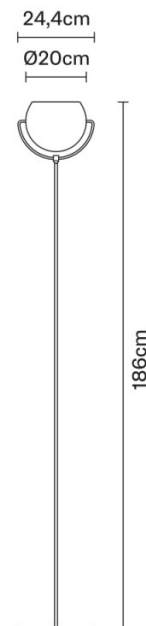

Fabbian

Fabbian Beluga Floor Lamp

LA9660

SOURCE: <https://www.davidvillagelighting.co.uk/product/Fabbian-Beluga-Floor-Lamp/10870>

PRODUCT DESCRIPTION

Designer: Marc Sadler

Fabbian Beluga Floor Lamp

The Fabbian Beluga Floor Lamp is another iconic design by Marc Sadler, featuring the same unique adjustable shade as the rest of the collection but with a more refined colour palette. This floor lamp is available in either a steel or white finish, allowing it to effortlessly adapt to a wide range of contemporary interiors and add an elegant touch to your space.

The Beluga Floor Lamp is graceful and contemporary at the same time, it features an elongated slender stem that holds the classic spherical Beluga shade. The directable light head of glass or metal is easily adjustable and allows you to provide your interior with a directed task light, it is a perfect solution for those looking for a contemporary lamp that not only provides exceptional lighting but also brings impeccable style to a room. The Beluga Floor Lamp can be successfully placed in both home and work environments, in a living room, study, bedroom, entrance hall or hallway just like in an office, professional study, restaurant, or shop.

PRODUCT SPECIFICATION

Light Source: 1 x Max 150W E27 LED (excluded)

IP Code: 20

Dimming: In-line on/off switch on the cable.

Dimensions: Shade: Ø20cm
Height: 186cm

For all sales and technical enquiries, please contact: