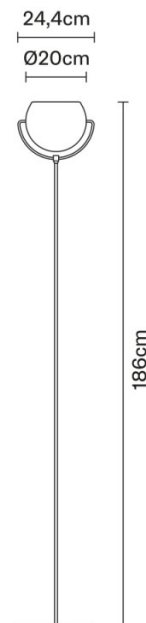

## Fabbian Beluga Floor Lamp

LA9660

SOURCE: <https://www.davidvillagelighting.co.uk/product/Fabbian-Beluga-Floor-Lamp/10870>

### Fabbian Beluga Floor Lamp

The Fabbian Beluga Floor Lamp is another iconic design by Marc Sadler, featuring the same unique adjustable shade as the rest of the collection but with a more refined colour palette. This floor lamp is available in either a steel or white finish, allowing it to effortlessly adapt to a wide range of contemporary interiors and add an elegant touch to your space.

The Beluga Floor Lamp is graceful and contemporary at the same time, it features an elongated slender stem that holds the classic spherical Beluga shade. The directable light head of glass or metal is easily adjustable and allows you to provide your interior with a directed task light, it is a perfect solution for those looking for a contemporary lamp that not only provides exceptional lighting but also brings impeccable style to a room. The Beluga Floor Lamp can be successfully placed in both home and work environments, in a living room, study, bedroom, entrance hall or hallway just like in an office, professional study, restaurant, or shop.

### PRODUCT SPECIFICATION

**Light Source:** 1 x Max 150W E27 LED (excluded)

**IP Code:** 20

**Dimming:** In-line on/off switch on the cable.

**Dimensions:** Shade: Ø20cm  
Height: 186cm

**For all sales and technical enquiries, please contact:**