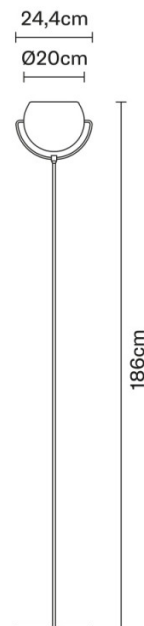

Fabbian Fabbian Beluga Floor Lamp

LA9660

SOURCE: <https://www.davidvillagelighting.co.uk/product/Fabbian-Beluga-Floor-Lamp/10870>

PRODUCT DESCRIPTION

Designer: Marc Sadler

Fabbian Beluga Floor Lamp

The Fabbian Beluga Floor Lamp is another iconic design by Marc Sadler, featuring the same unique adjustable shade as the rest of the collection but with a more refined colour palette. This floor lamp is available in either a steel or white finish, allowing it to effortlessly adapt to a wide range of contemporary interiors and add an elegant touch to your space.

The Beluga Floor Lamp is graceful and contemporary at the same time, it features an elongated slender stem that holds the classic spherical Beluga shade. The directable light head of glass or metal is easily adjustable and allows you to provide your interior with a directed task light, it is a perfect solution for those looking for a contemporary lamp that not only provides exceptional lighting but also brings impeccable style to a room. The Beluga Floor Lamp can be successfully placed in both home and work environments, in a living room, study, bedroom, entrance hall or hallway just like in an office, professional study, restaurant, or shop.

PRODUCT SPECIFICATION

Light Source: 1 x Max 150W E27 LED (excluded)

IP Code: 20

Dimming: In-line on/off switch on the cable.

Dimensions: Shade: Ø20cm
Height: 186cm

For all sales and technical enquiries, please contact: