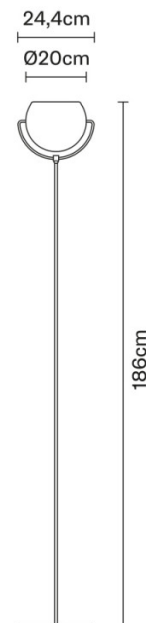

Fabbian Fabbian Beluga Floor Lamp

LA9660

SOURCE: <https://www.davidvillagelighting.co.uk/product/Fabbian-Beluga-Floor-Lamp/10870>

PRODUCT DESCRIPTION

Designer: Marc Sadler

Fabbian Beluga Floor Lamp

The Fabbian Beluga Floor Lamp is another iconic design by Marc Sadler, featuring the same unique adjustable shade as the rest of the collection but with a more refined colour palette. This floor lamp is available in either a steel or white finish, allowing it to effortlessly adapt to a wide range of contemporary interiors and add an elegant touch to your space.

The Beluga Floor Lamp is graceful and contemporary at the same time, it features an elongated slender stem that holds the classic spherical Beluga shade. The directable light head of glass or metal is easily adjustable and allows you to provide your interior with a directed task light, it is a perfect solution for those looking for a contemporary lamp that not only provides exceptional lighting but also brings impeccable style to a room. The Beluga Floor Lamp can be successfully placed in both home and work environments, in a living room, study, bedroom, entrance hall or hallway just like in an office, professional study, restaurant, or shop.

PRODUCT SPECIFICATION

Light Source: 1 x Max 150W E27 LED (excluded)

IP Code: 20

Dimming: In-line on/off switch on the cable.

Dimensions: Shade: Ø20cm
Height: 186cm

For all sales and technical enquiries, please contact: