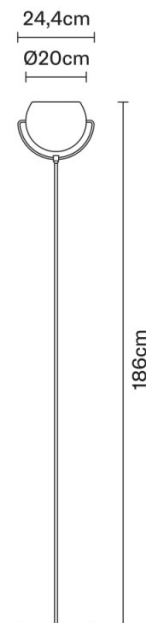

Fabbian

Fabbian Beluga Floor Lamp

LA9660

SOURCE: <https://www.davidvillagelighting.co.uk/product/Fabbian-Beluga-Floor-Lamp/10870>

PRODUCT DESCRIPTION

Designer: Marc Sadler

Fabbian Beluga Floor Lamp

The Fabbian Beluga Floor Lamp is another iconic design by Marc Sadler, featuring the same unique adjustable shade as the rest of the collection but with a more refined colour palette. This floor lamp is available in either a steel or white finish, allowing it to effortlessly adapt to a wide range of contemporary interiors and add an elegant touch to your space.

The Beluga Floor Lamp is graceful and contemporary at the same time, it features an elongated slender stem that holds the classic spherical Beluga shade. The directable light head of glass or metal is easily adjustable and allows you to provide your interior with a directed task light, it is a perfect solution for those looking for a contemporary lamp that not only provides exceptional lighting but also brings impeccable style to a room. The Beluga Floor Lamp can be successfully placed in both home and work environments, in a living room, study, bedroom, entrance hall or hallway just like in an office, professional study, restaurant, or shop.

PRODUCT SPECIFICATION

Light Source: 1 x Max 150W E27 LED (excluded)

IP Code: 20

Dimming: In-line on/off switch on the cable.

Dimensions: Shade: Ø20cm
Height: 186cm

For all sales and technical enquiries, please contact: