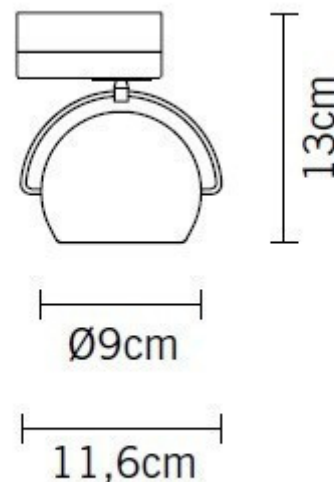

Please note, the images show the light fitting with a PAR-20 GU10 lamp but this light source has now been replaced with a PAR-16 GU10 lamp which is slightly narrower and therefore leaves a slight gap between the lamp and the rim of the light fitting. Lamp not included

Fabbian Beluga Track sold separately, please [contact us](#) for more information and pricing.

PRODUCT SPECIFICATION

Light Source: 1 x Max 50W PAR-16 GU10 (excluded)

IP Code: 20

Dimming: Dimmable via mains phase dimming.

Dimensions: Shade: Ø9cm
Width: 11.6cm
Height: 13cm

For all sales and technical enquiries, please contact:

+44 (0)114 263 4266

info@davidvillagelighting.co.uk

www.davidvillagelighting.co.uk