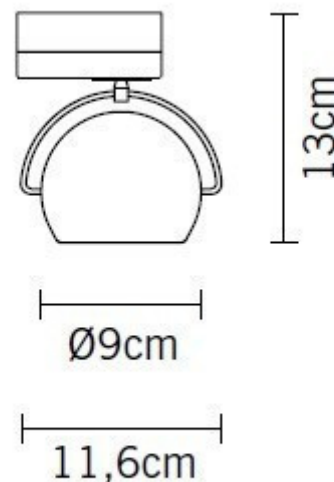

**Please note, the images show the light fitting with a PAR-20 GU10 lamp but this light source has now been replaced with a PAR-16 GU10 lamp which is slightly narrower and therefore leaves a slight gap between the lamp and the rim of the light fitting. Lamp not included**

## PRODUCT SPECIFICATION

**Light Source:** 1 x Max 50W PAR-16 GU10 (excluded)

**IP Code:** 20

**Dimming:** Dimmable via mains phase dimming.

**Dimensions:** Shade: Ø9cm  
Width: 11.6cm  
Height: 13cm

**For all sales and technical enquiries, please contact:**