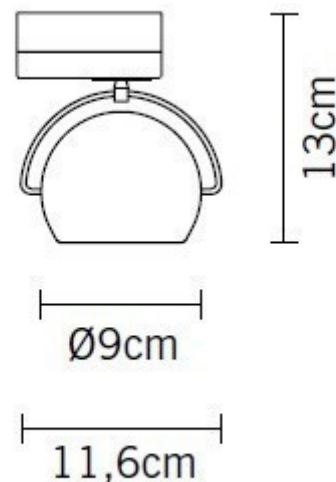

**Please note, the images show the light fitting with a PAR-20 GU10 lamp but this light source has now been replaced with a PAR-16 GU10 lamp which is slightly narrower and therefore leaves a slight gap between the lamp and the rim of the light fitting. Lamp not included**

## PRODUCT SPECIFICATION

**Light Source:** 1 x Max 50W PAR-16 GU10 (excluded)

**IP Code:** 20

**Dimming:** Dimmable via mains phase dimming.

**Dimensions:** Shade: Ø9cm  
Width: 11.6cm  
Height: 13cm

**For all sales and technical enquiries, please contact:**