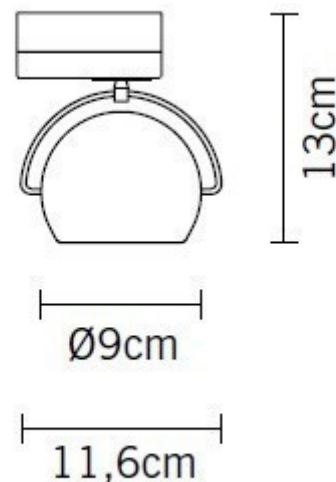

Please note, the images show the light fitting with a PAR-20 GU10 lamp but this light source has now been replaced with a PAR-16 GU10 lamp which is slightly narrower and therefore leaves a slight gap between the lamp and the rim of the light fitting. Lamp not included

Fabbian Beluga Track sold separately, please [contact us](#) for more information and pricing.

PRODUCT SPECIFICATION

Light Source: 1 x Max 50W PAR-16 GU10 (excluded)

IP Code: 20

Dimming: Dimmable via mains phase dimming.

Dimensions: Shade: Ø9cm
Width: 11.6cm
Height: 13cm

For all sales and technical enquiries, please contact:

+44 (0)114 263 4266

info@davidvillagelighting.co.uk

www.davidvillagelighting.co.uk