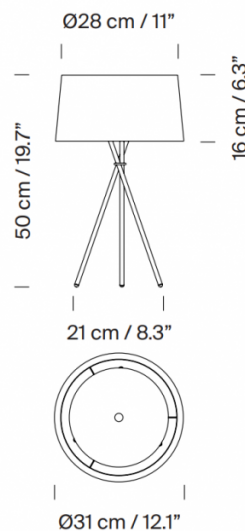

SANTA & COLE

LA9656

Santa & Cole Tripode M3 Table Lamp

SOURCE: <https://www.davidvillagelighting.co.uk/product/Santa-Cole-Tripode-M3-Table-Lamp/10734>

PRODUCT DESCRIPTION

Designer: Santa & Cole Team

Santa & Cole Tripode M3

The Tripode M3 table lamp is the smaller version of the [G6 table lamp](#) and features the staple cotton ribbon shade that Santa & Cole are known for. The base is made up of three black metal legs, configured into a tripod to provide optimum balance, and houses a rounded drum lampshade. The shade is delicately held, creating a stylish aesthetic that can slip into any design scheme.

PRODUCT SPECIFICATION

- Light Source:** 1 x Max 6.5W E14 LED (included)
- IP Code:** 20
- Dimming:** In-line on/off switch included on cable.
- Dimensions:** Shade: Ø31cm
Shade Height: 16cm
Height: 50cm
Base Width: 21cm
Cable Length: 225cm