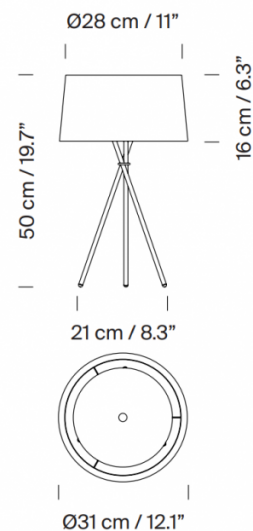

Santa & Cole Tripode M3 Table Lamp

LA9656

SOURCE: <https://www.davidvillagelighting.co.uk/product/Santa-Cole-Tripode-M3-Table-Lamp/10734>

PRODUCT DESCRIPTION

Tripode M3 by Santa & Cole

The Tripode M3 table lamp is the smaller version of the [G6 table lamp](#) and features the staple cotton ribbon shade that Santa & Cole are known for. The base is made up of three black metal legs, configured into a tripod and holding a rounded lampshade. The shade is delicately held, creating a stylish aesthetic that can slip into any design scheme.

PRODUCT SPECIFICATION

- Light Source:** 1 x Max 6.5W E14 LED (included)
- IP Code:** 20
- Dimming:** In line on/off switch included on cable.
- Dimensions:** Shade: Ø31cm
Shade Height: 16cm
Height: 50cm
Base Width: 21cm
Cable Length: 225cm