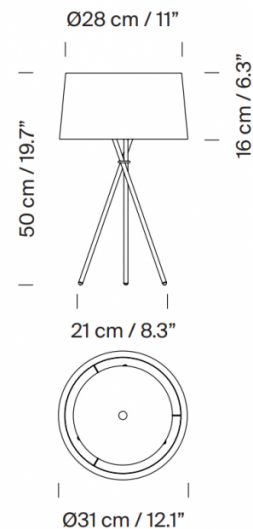

### Santa & Cole Tripode M3

The Tripode M3 table lamp is the smaller version of the [G6 table lamp](#) and features the staple cotton ribbon shade that Santa & Cole are known for. The base is made up of three black metal legs, configured into a tripod to provide optimum balance, and houses a rounded drum lampshade. The shade is delicately held, creating a stylish aesthetic that can slip into any design scheme.

## PRODUCT SPECIFICATION

- Light Source:** 1 x Max 5.9W E14 LED (included)
- IP Code:** 20
- Dimming:** In-line on/off switch included on cable.
- Dimensions:** Shade: Ø31cm  
Shade Height: 16cm  
Height: 50cm  
Base Width: 21cm  
Cable Length: 225cm