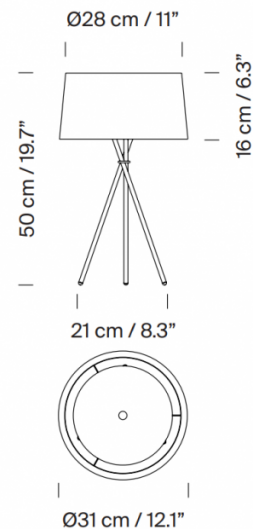

Santa & Cole Tripode M3 Table Lamp

LA9656

SOURCE: <https://www.davidvillagelighting.co.uk/product/Santa-Cole-Tripode-M3-Table-Lamp/10734>

PRODUCT DESCRIPTION

Designer: Santa & Cole Team

Santa & Cole Tripode M3

The Tripode M3 table lamp is the smaller version of the [G6 table lamp](#) and features the staple cotton ribbon shade that Santa & Cole are known for. The base is made up of three black metal legs, configured into a tripod to provide optimum balance, and houses a rounded drum lampshade. The shade is delicately held, creating a stylish aesthetic that can slip into any design scheme.

PRODUCT SPECIFICATION

- Light Source:** 1 x Max 5.9W E14 LED (included)
- IP Code:** 20
- Dimming:** In-line on/off switch included on cable.
- Dimensions:** Shade: Ø31cm
Shade Height: 16cm
Height: 50cm
Base Width: 21cm
Cable Length: 225cm