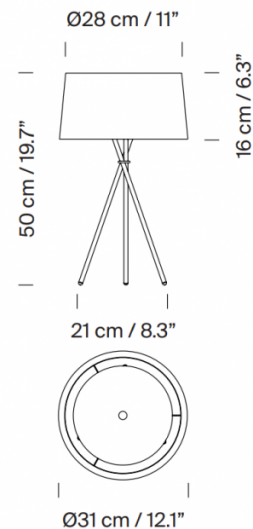

LA9656

Santa & Cole Tripode M3 Table Lamp

SOURCE: <https://www.davidvillagelighting.co.uk/product/Santa-Cole-Tripode-M3-Table-Lamp/10734>

PRODUCT DESCRIPTION

Designer: Santa & Cole Team

Santa & Cole Tripode M3

The Tripode M3 table lamp is the smaller version of the [G6 table lamp](#) and features the staple cotton ribbon shade that Santa & Cole are known for. The base is made up of three black metal legs, configured into a tripod to provide optimum balance, and houses a rounded drum lampshade. The shade is delicately held, creating a stylish aesthetic that can slip into any design scheme.

PRODUCT SPECIFICATION

- Light Source:** 1 x Max 5.9W E14 LED (included)
- IP Code:** 20
- Dimming:** In-line on/off switch included on cable.
- Dimensions:** Shade: Ø31cm
Shade Height: 16cm
Height: 50cm
Base Width: 21cm
Cable Length: 225cm