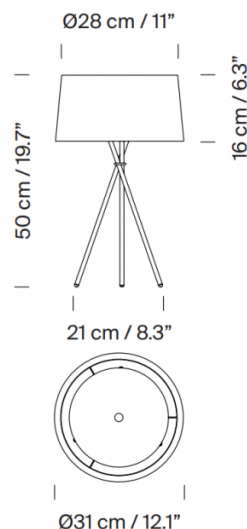

PRODUCT SPECIFICATION

Light Source: 1 x Max 6.5W E14 LED (included)

IP Code: 20

Dimming: In-line on/off switch included on cable.

Dimensions: Shade: Ø31cm
Shade Height: 16cm
Height: 50cm
Base Width: 21cm
Cable Length: 225cm