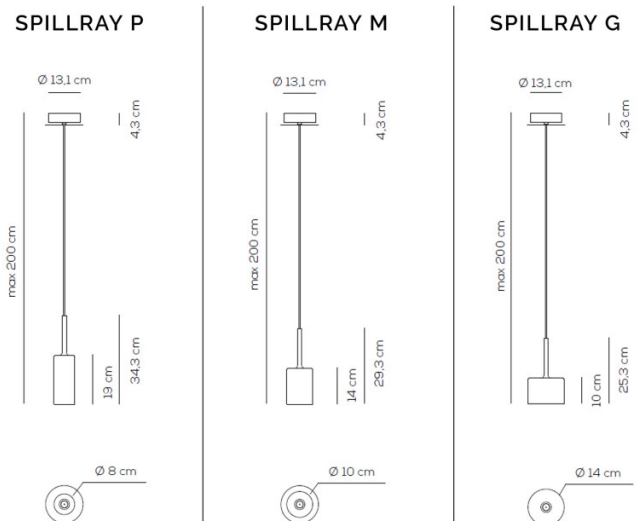

The Spillray pendant is available in 3 different sizes that have their own unique shape, being a mixture of square and rectangular silhouettes. You can also choose between 4 finishes, giving you variety and versatility to find the perfect match for your space. This pendant light works best as an atmospheric light that can be used to create a cosy corner or to illuminate the room. Use alone or buy multiple in different sizes and colours to create a magnificent cluster feature. Also see the rest of the [Axolight Spillray collection](#) to find more versions of this suspension light.

This light is available in an LED version. Please [contact us](#) for more details.

PRODUCT SPECIFICATION

Light Source: 1 x max 1.5W 12V_{DC} LED G4 non dimmable (included by Axolight)

IP Code: 20

Dimming: Non dimmable

Dimensions: Spillray P
 Ø 8 cm shade
 19 cm glass height
 34.3 cm pendant height

Spillray M
 Ø 10 cm shade
 14 cm glass height
 29.3 cm pendant height

Spillray G
 Ø 14 cm shade
 10 cm glass height
 25.3 cm pendant height

Ø13.2 x 4.3 cm ceiling canopy
 max 200 cm drop height

For all sales and technical enquiries, please contact:

+44 (0)114 263 4266

info@davidvillagelighting.co.uk

www.davidvillagelighting.co.uk