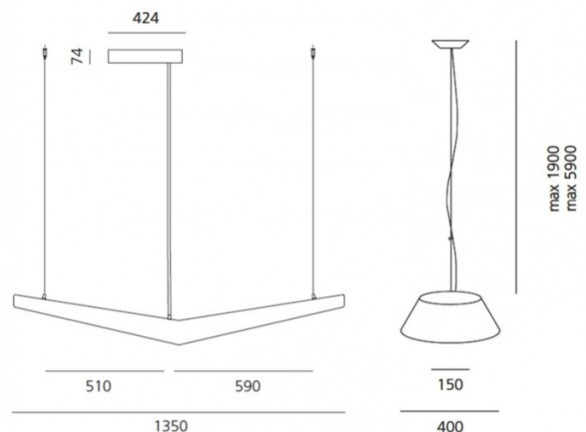

Artemide

Artemide Mouette Symmetric  
LED Suspension

LA9004-SY

SOURCE: <https://www.davidvillagelighting.co.uk/product/Artemide-Mouette-Symmetric-LED-Suspension/10615>

PRODUCT DESCRIPTION

Designer: Wilmotte & Industries

Mouette Symmetric by Artemide  
Architectural

The diffuser, with a specially shaped wing, is a single piece, produced using rotational moulding technology; this technique allows excellent even light emission over the whole surface, without areas of shade. The lamp body has an aperture in the upper part to insert the light source and for maintenance. Also available in Asymmetrical version (see LA9004-AS). The lamp can create various lighting compositions by combining a number of units.

PRODUCT SPECIFICATION

- Light Source:** 55W, 3000K, 6107 lumens
- IP Code:** 40
- Dimming:** Dimmable via Dali dimming systems. Please consult your electrician, additional wiring may be required on site.
- Dimensions:** 135 cm length  
40 cm width  
42.4 x 7.4 cm ceiling canopy  
190-590 cm cable length