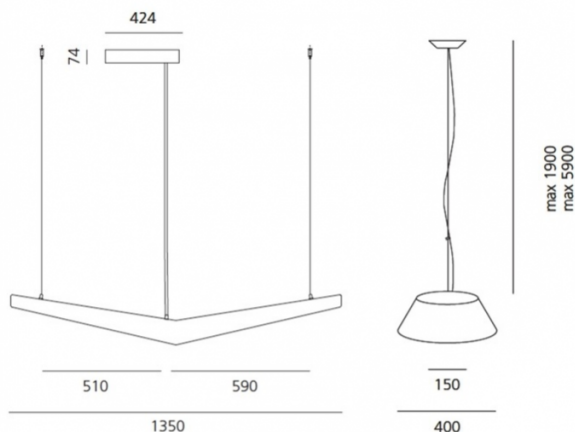

### Mouette Symmetric by Artemide Architectural

The diffuser, with a specially shaped wing, is a single piece, produced using rotational moulding technology; this technique allows excellent even light emission over the whole surface, without areas of shade. The lamp body has an aperture in the upper part to insert the light source and for maintenance. Also available in Asymmetrical version (see LA9004-AS). The lamp can create various lighting compositions by combining a number of units.

## PRODUCT SPECIFICATION

- Light Source:** 55W, 3000K, 6107 lumens
- IP Code:** 40
- Dimming:** Dimmable via Dali dimming systems. Please consult your electrician, additional wiring may be required on site.
- Dimensions:** 135 cm length  
40 cm width  
42.4 x 7.4 cm ceiling canopy  
190-590 cm cable length