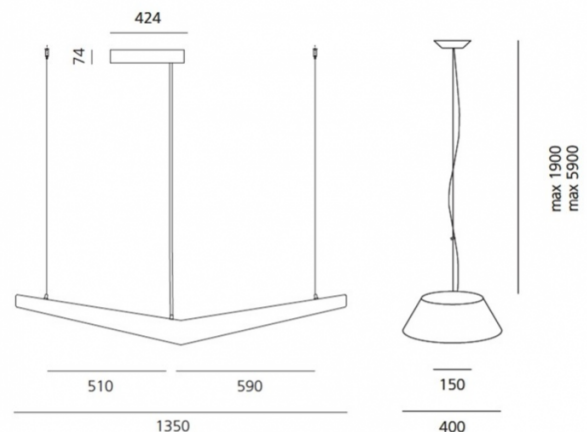

Artemide

Artemide Mouette Symmetric LED Suspension

LA9004-SY

SOURCE: <https://www.davidvillagelighting.co.uk/product/Artemide-Mouette-Symmetric-LED-Suspension/10615>

PRODUCT DESCRIPTION

Designer: Wilmotte & Industries

Mouette Symmetric by Artemide Architectural

The diffuser, with a specially shaped wing, is a single piece, produced using rotational moulding technology; this technique allows excellent even light emission over the whole surface, without areas of shade. The lamp body has an aperture in the upper part to insert the light source and for maintenance. Also available in Asymmetrical version (see LA9004-AS). The lamp can create various lighting compositions by combining a number of units.

PRODUCT SPECIFICATION

- Light Source:** 55W, 3000K, 6107 lumens
- IP Code:** 40
- Dimming:** Dimmable via Dali dimming systems. Please consult your electrician, additional wiring may be required on site.
- Dimensions:** 135 cm length
40 cm width
42.4 x 7.4 cm ceiling canopy
190-590 cm cable length