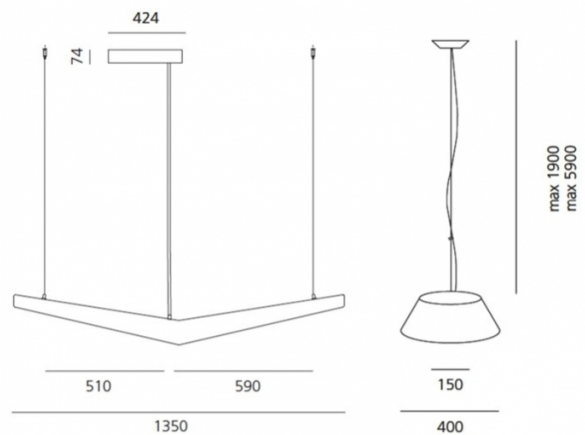

Artemide

Artemide Mouette Symmetric LED Suspension

LA9004-SY

SOURCE: <https://www.davidvillagelighting.co.uk/product/Artemide-Mouette-Symmetric-LED-Suspension/10615>

PRODUCT DESCRIPTION

Designer: Wilmotte & Industries

Mouette Symmetric by Artemide Architectural

The diffuser, with a specially shaped wing, is a single piece, produced using rotational moulding technology; this technique allows excellent even light emission over the whole surface, without areas of shade. The lamp body has an aperture in the upper part to insert the light source and for maintenance. Also available in Asymmetrical version (see LA9004-AS). The lamp can create various lighting compositions by combining a number of units.

PRODUCT SPECIFICATION

- Light Source:** 55W, 3000K, 6107 lumens
- IP Code:** 40
- Dimming:** Dimmable via Dali dimming systems. Please consult your electrician, additional wiring may be required on site.
- Dimensions:** 135 cm length
40 cm width
42.4 x 7.4 cm ceiling canopy
190-590 cm cable length