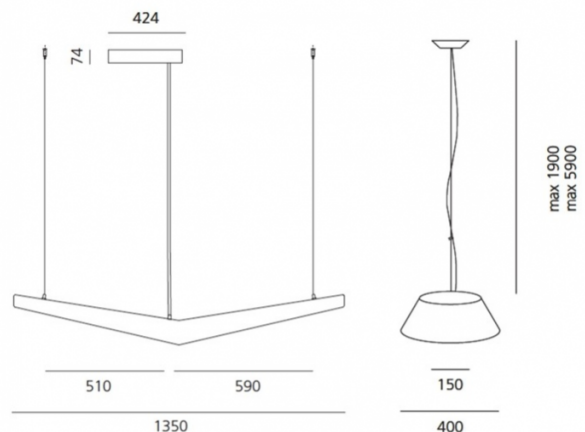

Artemide

Artemide Mouette Symmetric LED Suspension

LA9004-SY

SOURCE: <https://www.davidvillagelighting.co.uk/product/Artemide-Mouette-Symmetric-LED-Suspension/10615>

PRODUCT DESCRIPTION

Designer: Wilmotte & Industries

Mouette Symmetric by Artemide Architectural

The diffuser, with a specially shaped wing, is a single piece, produced using rotational moulding technology; this technique allows excellent even light emission over the whole surface, without areas of shade. The lamp body has an aperture in the upper part to insert the light source and for maintenance. Also available in Asymmetrical version (see LA9004-AS). The lamp can create various lighting compositions by combining a number of units.

PRODUCT SPECIFICATION

- Light Source:** 55W, 3000K, 6107 lumens
- IP Code:** 40
- Dimming:** Dimmable via Dali dimming systems. Please consult your electrician, additional wiring may be required on site.
- Dimensions:** 135 cm length
40 cm width
42.4 x 7.4 cm ceiling canopy
190-590 cm cable length